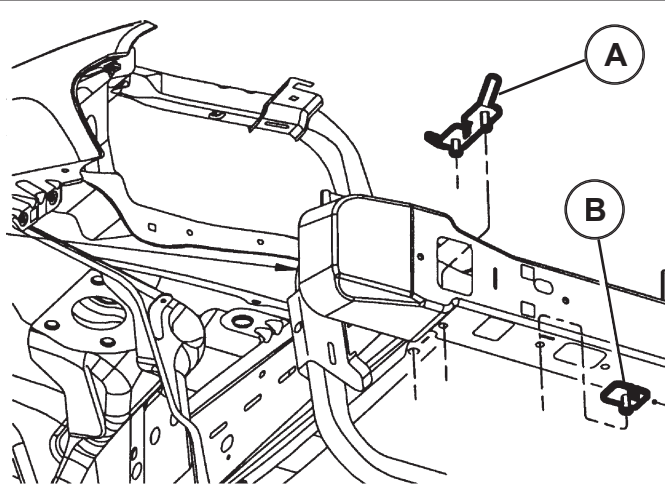

MOPAR®

JEEP GRAND CHEROKEE

Front Tow Hooks

A 2x

B 2x

C R

D L

E 6x

1

2

3

TO FRONT OF VEHICLE

4

50 ft.-lbs. (68 N·m) **E** 3x

5