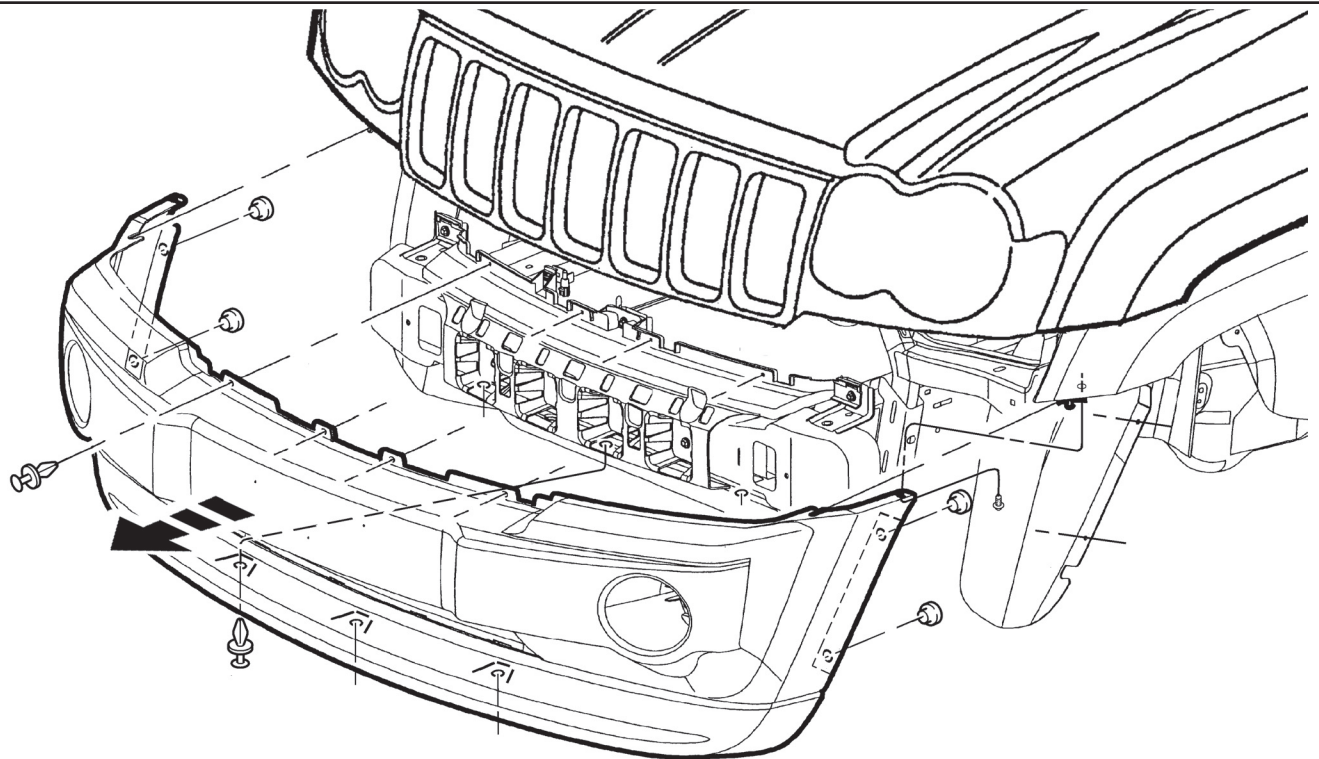

MOPAR®

JEEP GRAND CHEROKEE

Front Tow Hooks

A 2x

B 2x

C R

D L

E 6x

1

2

3

TO FRONT OF VEHICLE

4

50 ft.-lbs. (68 N·m) **E** 3x

5