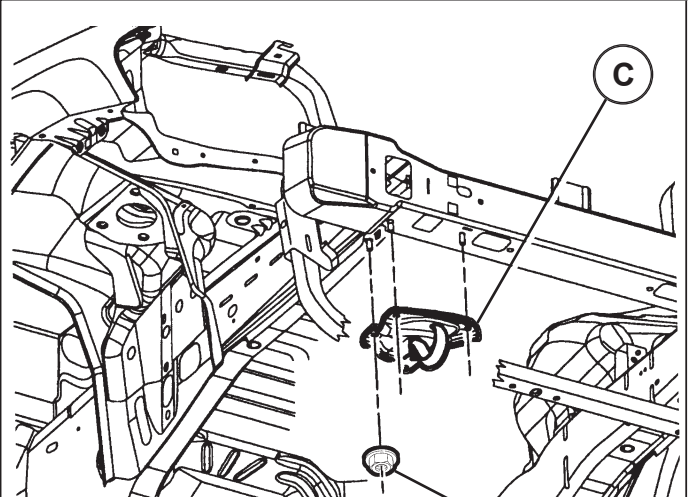

MOPAR®

JEEP GRAND CHEROKEE

Front Tow Hooks

A 2x

B 2x

C R

D L

E 6x

1

2

3

TO FRONT OF VEHICLE

4

50 ft.-lbs. (68 N·m) **E** 3x

5