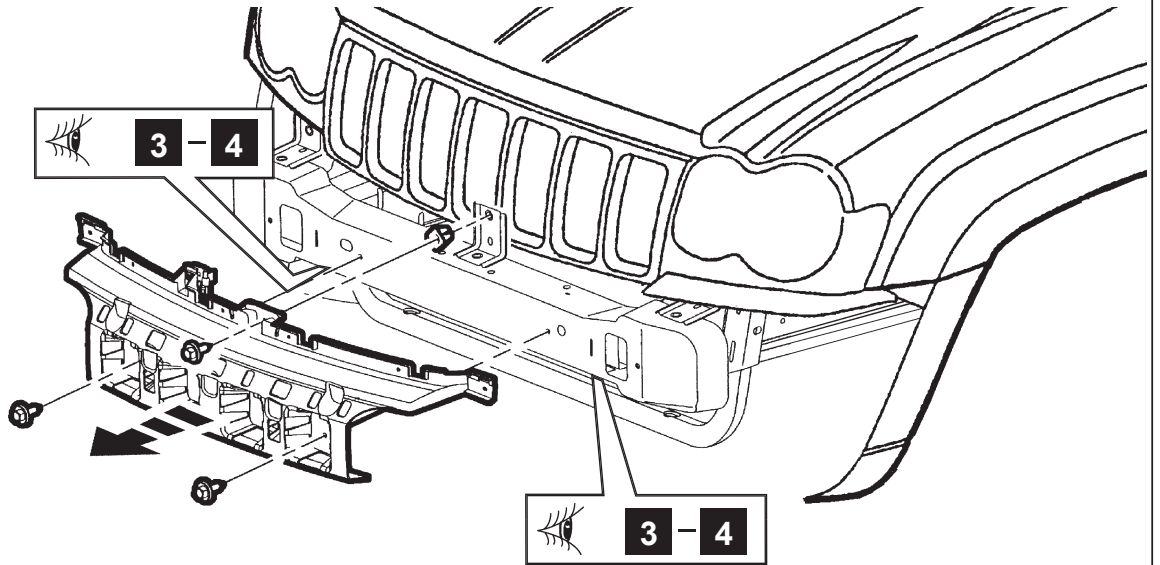

MOPAR®

JEEP GRAND CHEROKEE

Front Tow Hooks

A 2x

B 2x

C R

D L

E 6x

1

2

3

TO FRONT OF VEHICLE

4

50 ft.-lbs. (68 N·m) **E** 3x

5