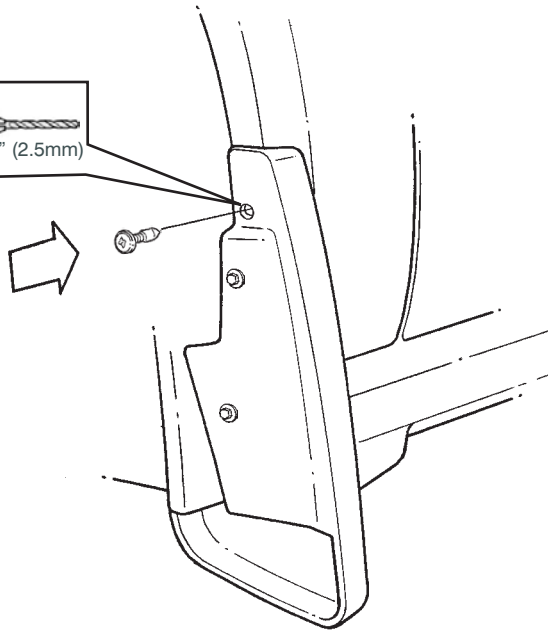

## FRONT SPLASHGUARDS

**A**

**B**

**C** 2x

**D** 2x

3/32" (2.5mm)

#2 Phillips  
Screw Driver

1

2

3/32" (2.5mm)

3

4