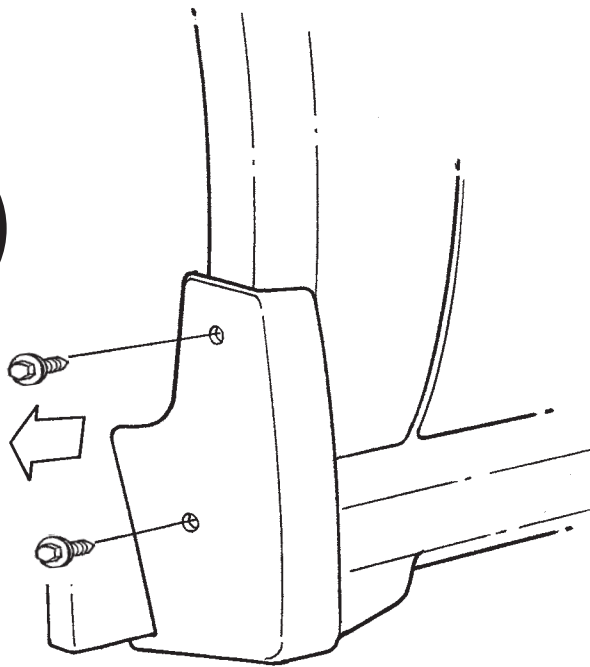

## FRONT SPLASHGUARDS

**A**

**B**

**C** 2x

**D** 2x

3/32" (2.5mm)

#2 Phillips  
Screw Driver

1

2

3/32" (2.5mm)

3

4