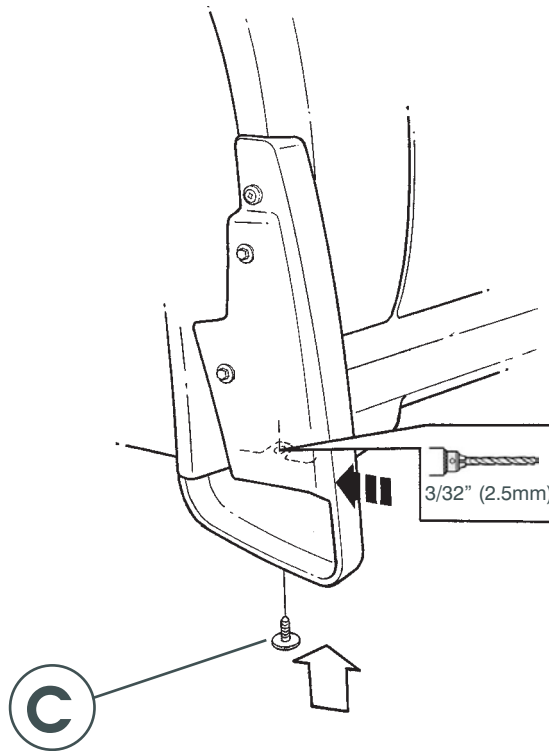

## FRONT SPLASHGUARDS

**A**

**B**

**C** 2x

**D** 2x

3/32" (2.5mm)

#2 Phillips  
Screw Driver

1

2

3/32" (2.5mm)

3

4