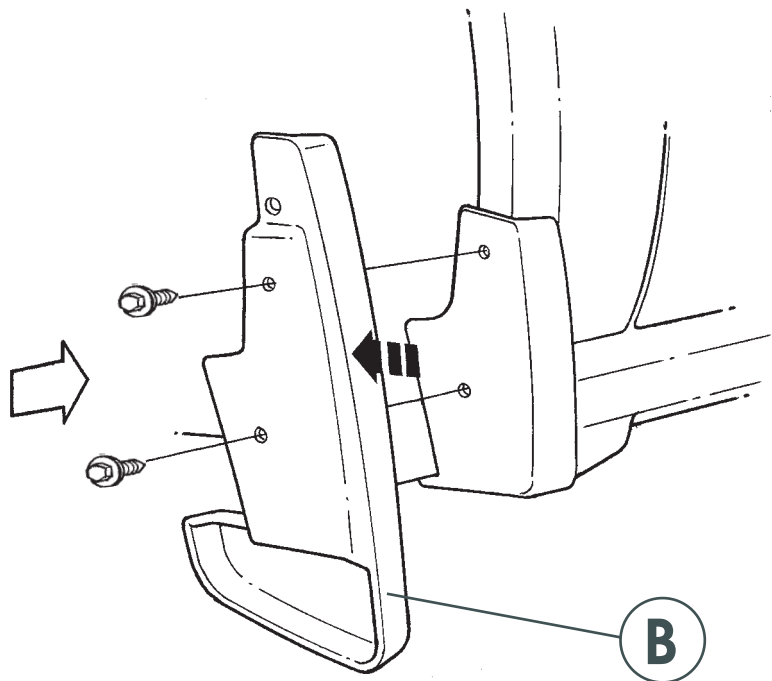

## FRONT SPLASHGUARDS

**A**

**B**

**C** 2x

**D** 2x

3/32" (2.5mm)

#2 Phillips  
Screw Driver

1

2

3/32" (2.5mm)

3

4