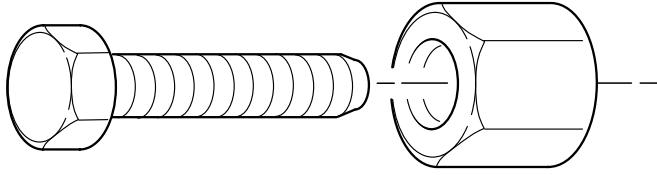

MOPAR®

JEEP LIBERTY

Transmission Skid Plate

A

B 2x

C

D 2x

9/16"