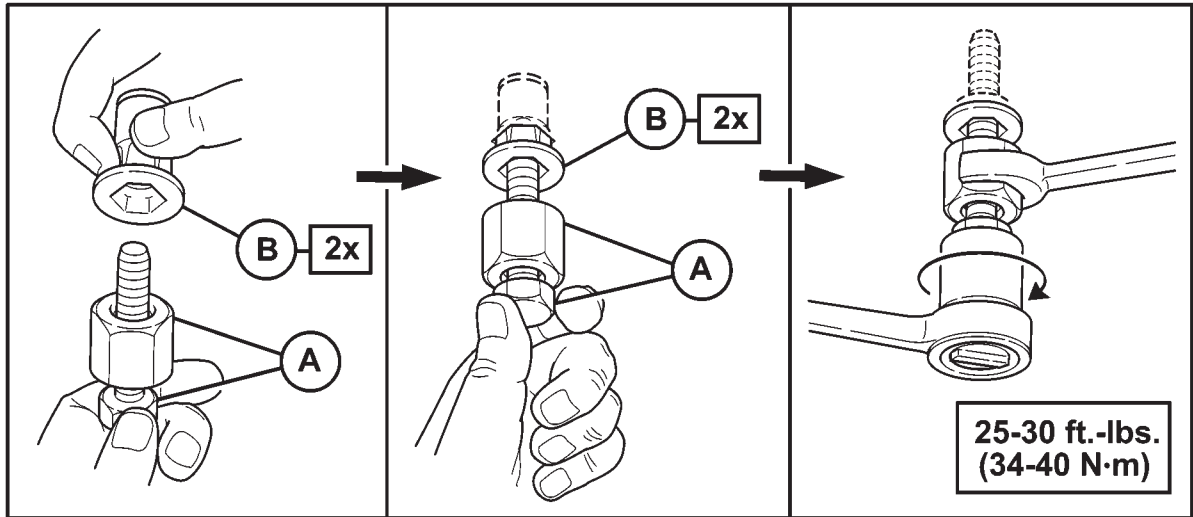

MOPAR®

JEEP LIBERTY

Transmission Skid Plate

A

B 2x

C

D 2x

9/16"