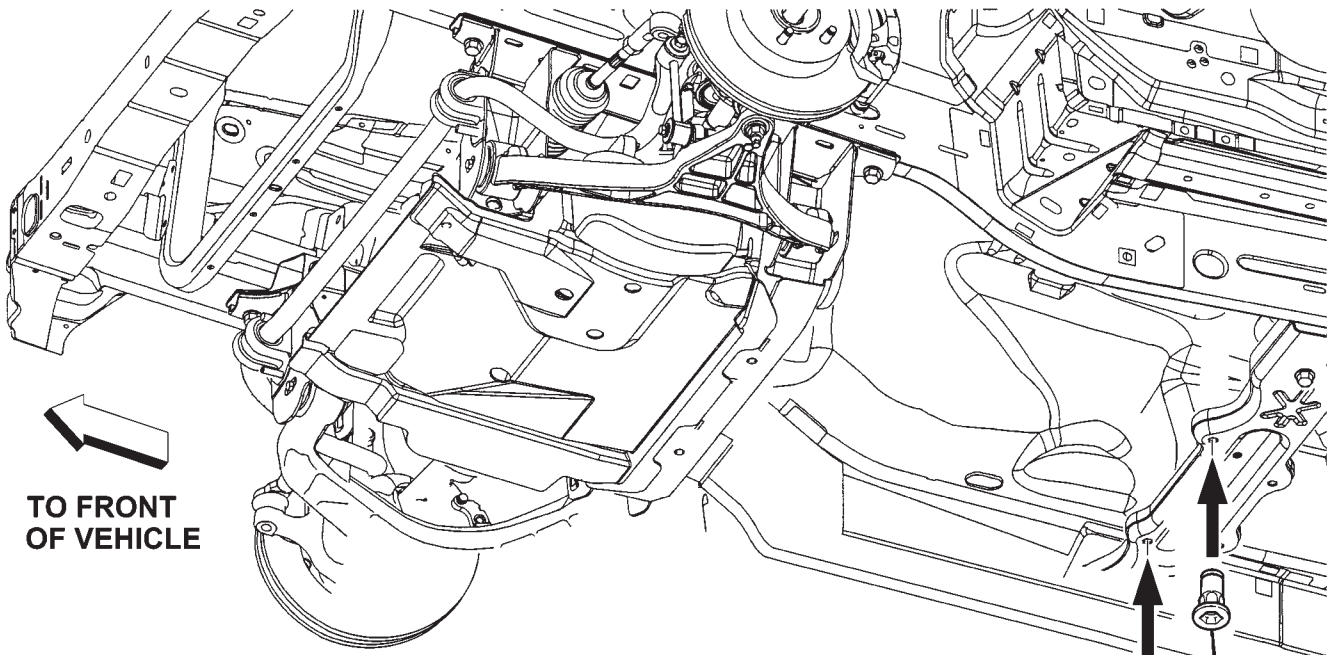

MOPAR®

JEEP LIBERTY

Transmission Skid Plate

A

B 2x

C

D 2x

9/16"