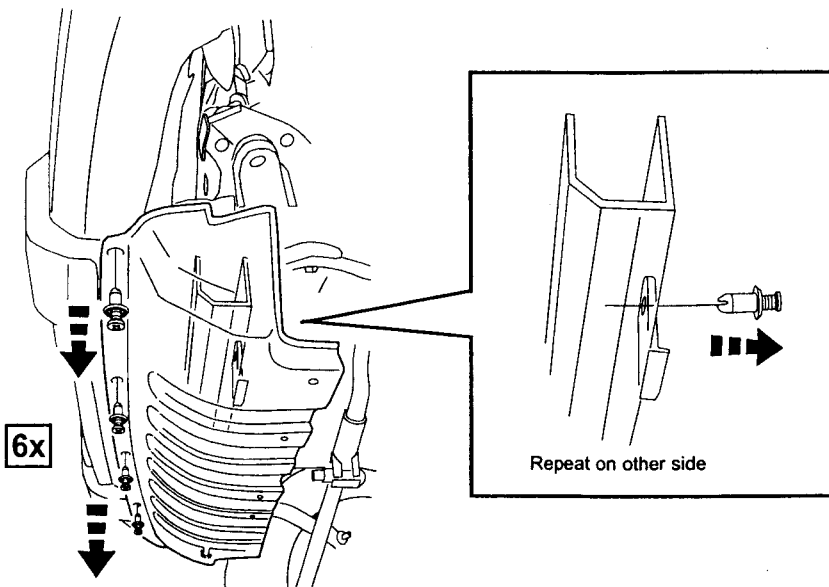

JEEP WRANGLER

Front Tow Hook

A 2x

1

2

3

4

Repeat on other side

10

11

80 +/- 15 ft. lbs

12

13

14

15

16