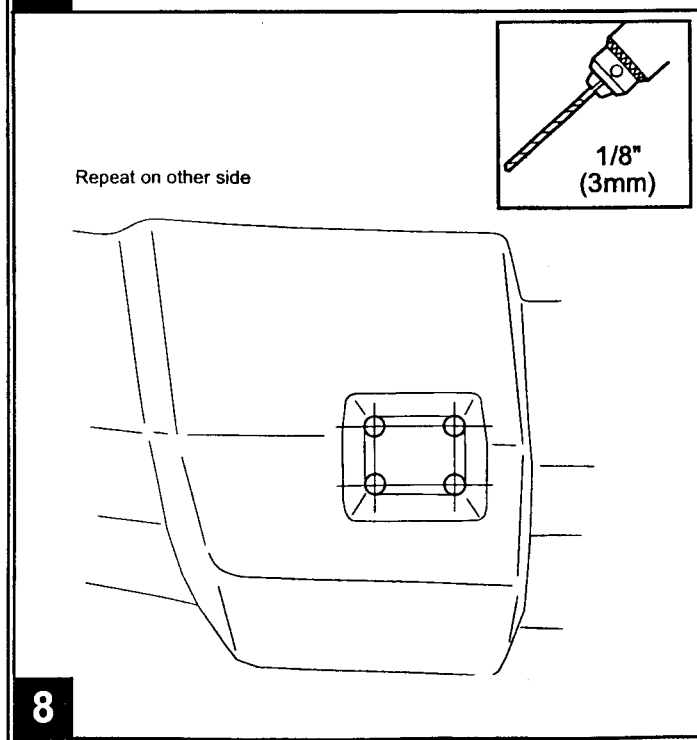

JEEP WRANGLER

Front Tow Hook

A 2x

1

2

3

4

Repeat on other side

10

11

80 +/- 15 ft. lbs

12

13

14

15

16