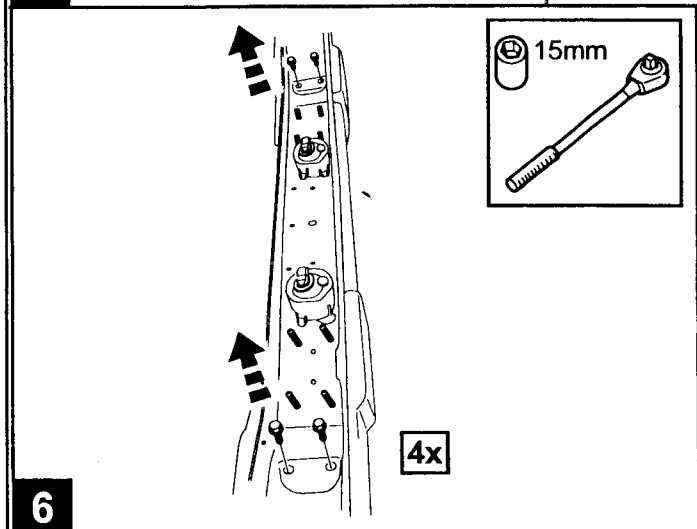

JEEP WRANGLER

Front Tow Hook

A 2x

1

2

3

4

Repeat on other side

10

11

80 +/- 15 ft. lbs

12

13

14

15

16