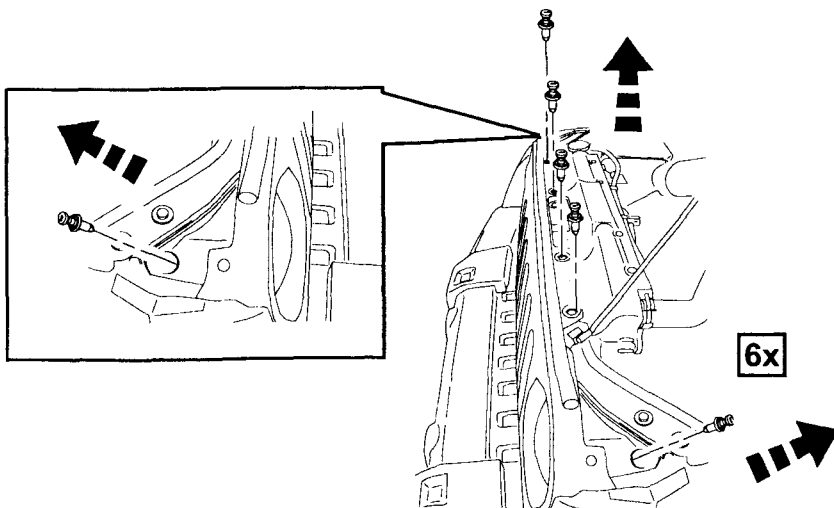

JEEP WRANGLER

Front Tow Hook

A 2x

1

2

3

4

Repeat on other side

10

11

80 +/- 15 ft. lbs

12

13

14

15

16