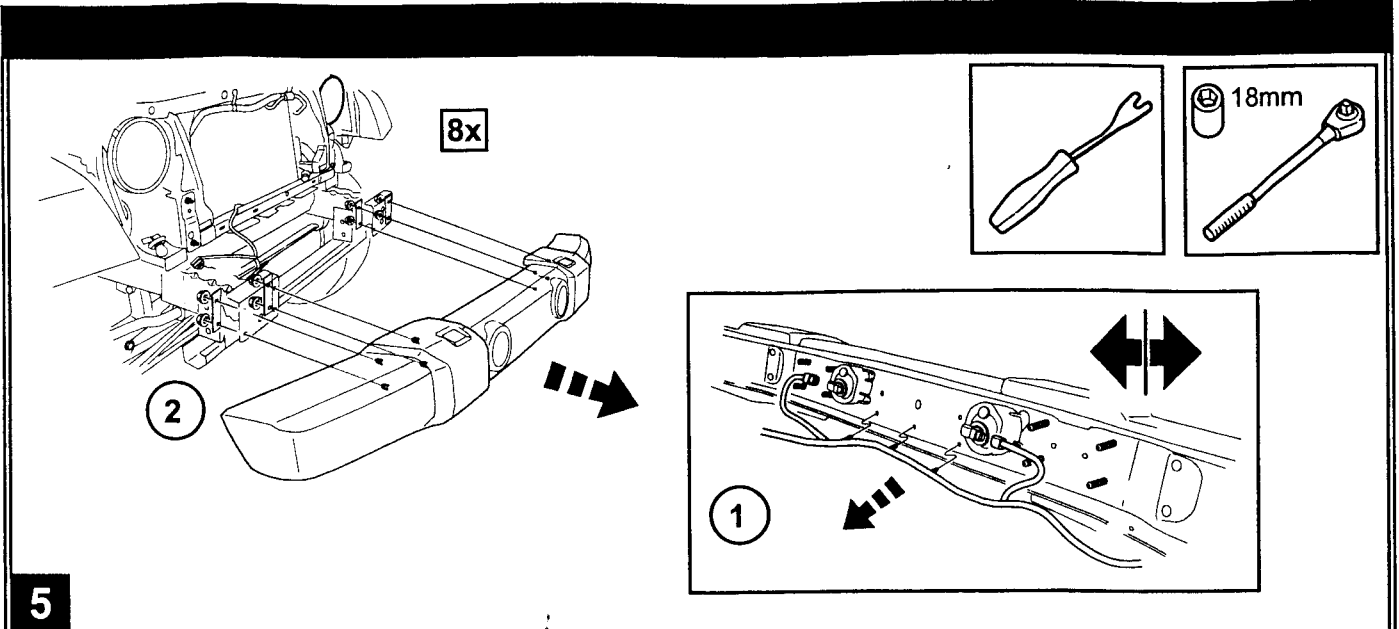

JEEP WRANGLER

Front Tow Hook

A 2x

1

2

3

4

Repeat on other side

10

11

80 +/- 15 ft. lbs

12

13

14

15

16