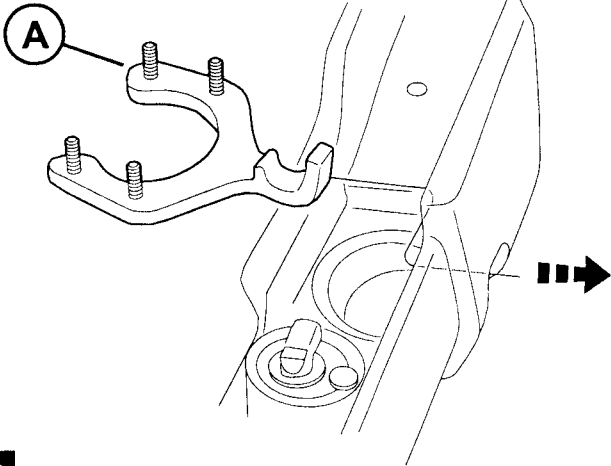

JEEP WRANGLER

Front Tow Hook

A 2x

1

2

3

4

Repeat on other side

10

11

80 +/- 15 ft. lbs

12

13

14

15

16