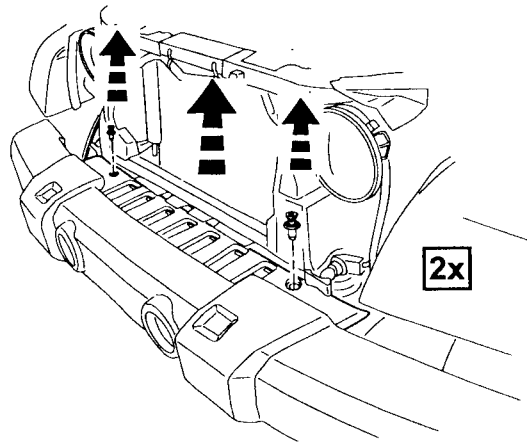

JEEP WRANGLER

Front Tow Hook

A 2x

1

2

3

4

Repeat on other side

10

11

80 +/- 15 ft. lbs

12

13

14

15

16