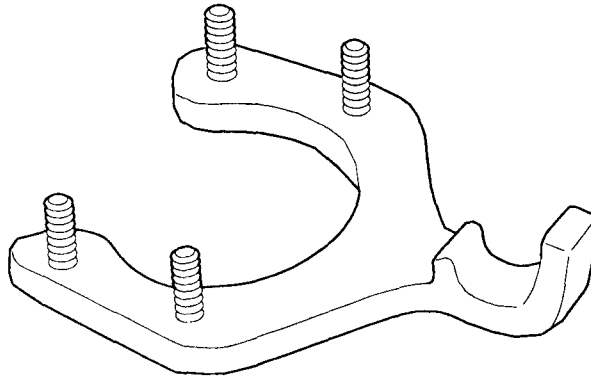

JEEP WRANGLER

Front Tow Hook

A 2x

1

2

3

4

Repeat on other side

10

11

80 +/- 15 ft. lbs

12

13

14

15

16