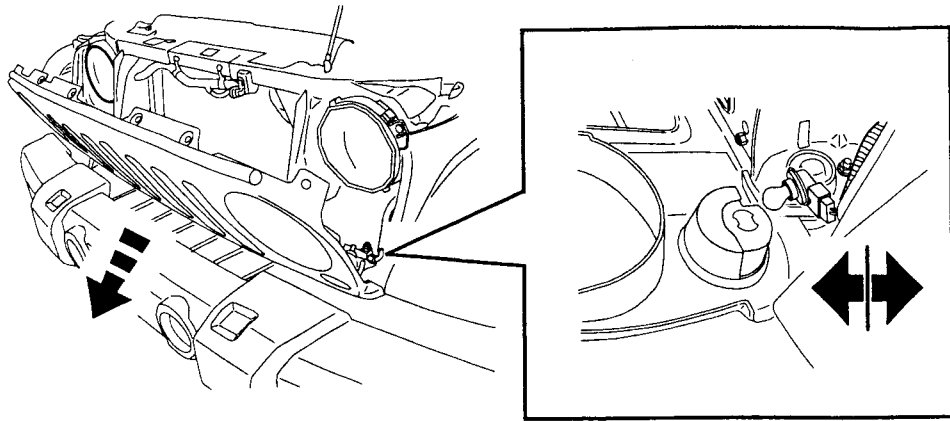

JEEP WRANGLER

Front Tow Hook

A 2x

1

2

3

4

Repeat on other side

10

11

80 +/- 15 ft. lbs

12

13

14

15

16