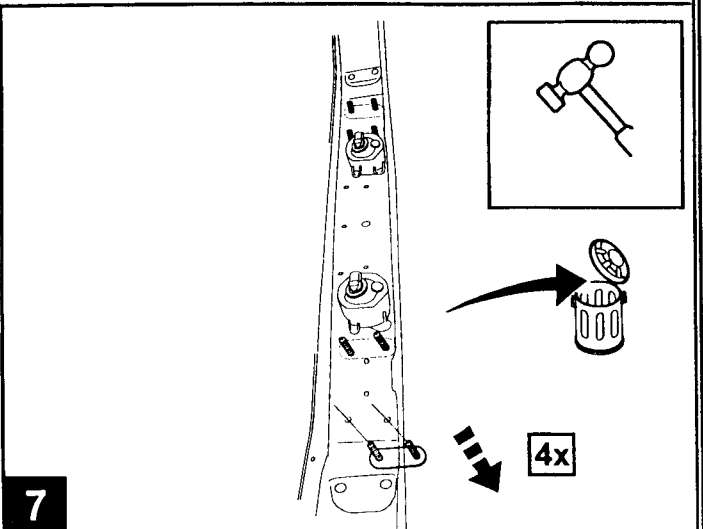

JEEP WRANGLER

Front Tow Hook

A 2x

1

2

3

4

Repeat on other side

10

11

80 +/- 15 ft. lbs

12

13

14

15

16