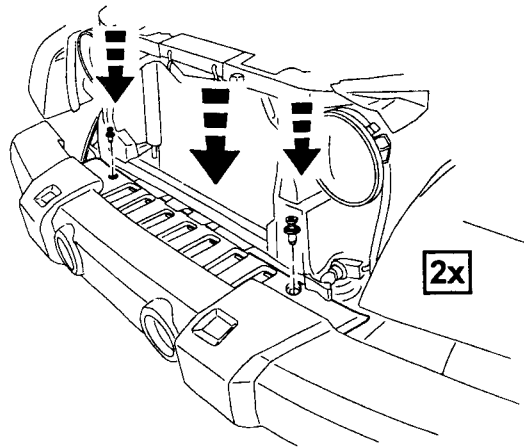

JEEP WRANGLER

Front Tow Hook

A 2x

1

2

3

4

Repeat on other side

10

11

80 +/- 15 ft. lbs

12

13

14

15

16