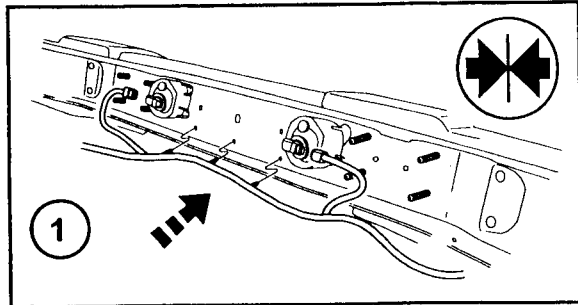

JEEP WRANGLER

Front Tow Hook

A 2x

1

2

3

4

Repeat on other side

10

11

80 +/- 15 ft. lbs

12

13

14

15

16