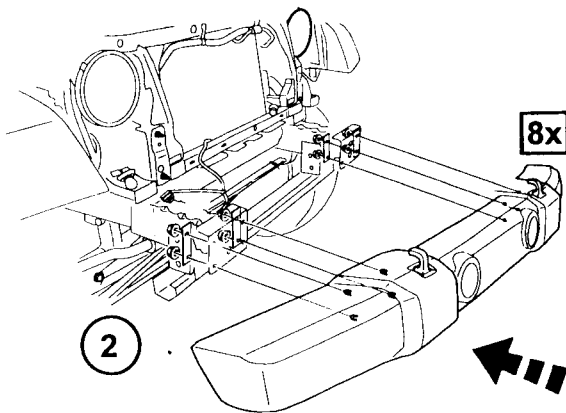

JEEP WRANGLER

Front Tow Hook

A 2x

1

2

3

4

Repeat on other side

10

11

80 +/- 15 ft. lbs

12

13

14

15

16