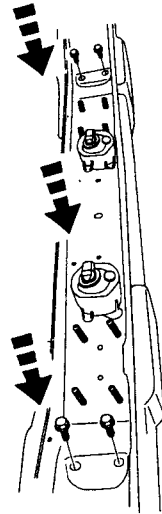

JEEP WRANGLER

Front Tow Hook

A 2x

1

2

3

4

Repeat on other side

10

11

80 +/- 15 ft. lbs

12

13

14

15

16