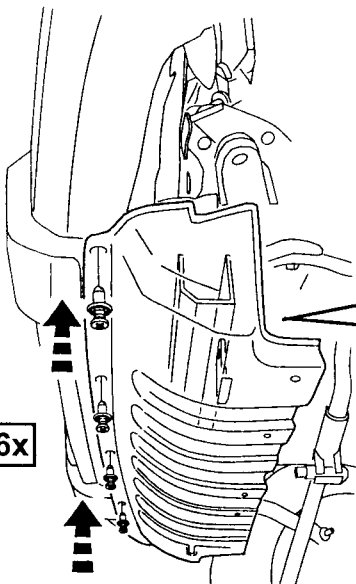

JEEP WRANGLER

Front Tow Hook

A 2x

1

2

3

4

Repeat on other side

10

11

80 +/- 15 ft. lbs

12

13

14

15

16