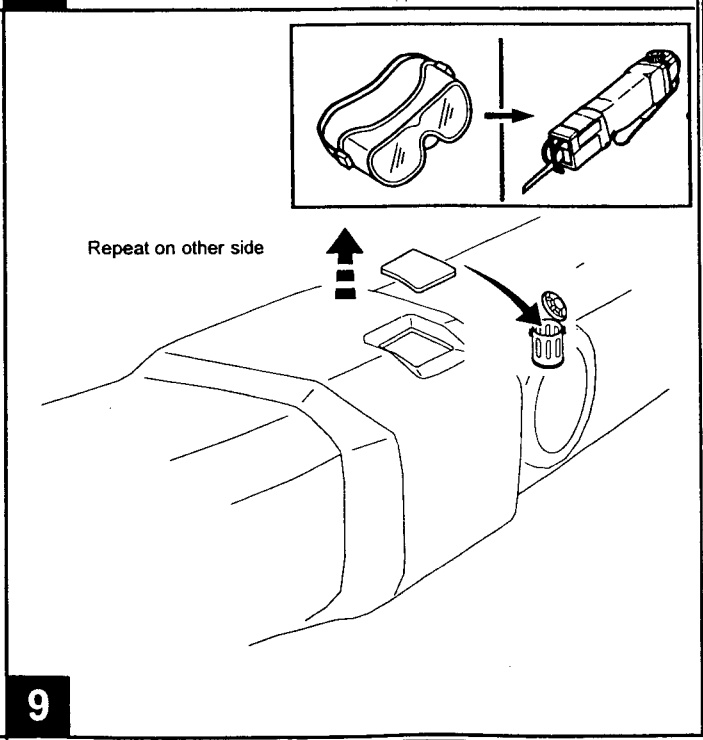

JEEP WRANGLER

Front Tow Hook

A 2x

1

2

3

4

Repeat on other side

10

11

80 +/- 15 ft. lbs

12

13

14

15

16