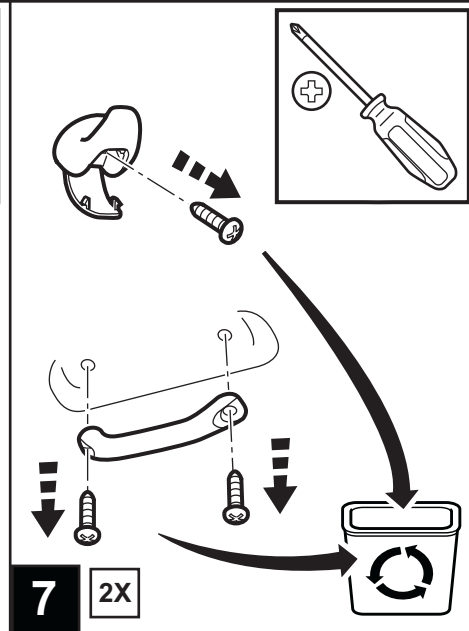

JEEP COMPASS

VES System

TOOLS REQUIRED:

CONTENTS:

Item	Qty.	Description
(A)	1	Mounting Bracket
(B)	2	Foam Blocks
(C)	1	Template
(D)	1	T-Harness
(E)	1	Mercury Warning Label
(F)	1	Wire Harness
(G)	1	Shroud
(H)	1	DVD Unit
(I)	3	Tie Straps
(J)	1	DVD Remote Control
(K)	1	Owner's Guide
(L)	2	Headphones
(M)	6	Batteries
(N)	1	Foam Tape
(O)	1	FM Modulator
(P)	2	(12mm) Shroud Screws
(Q)	8	Self-tapping Screws
(R)	6	(20mm) Screws