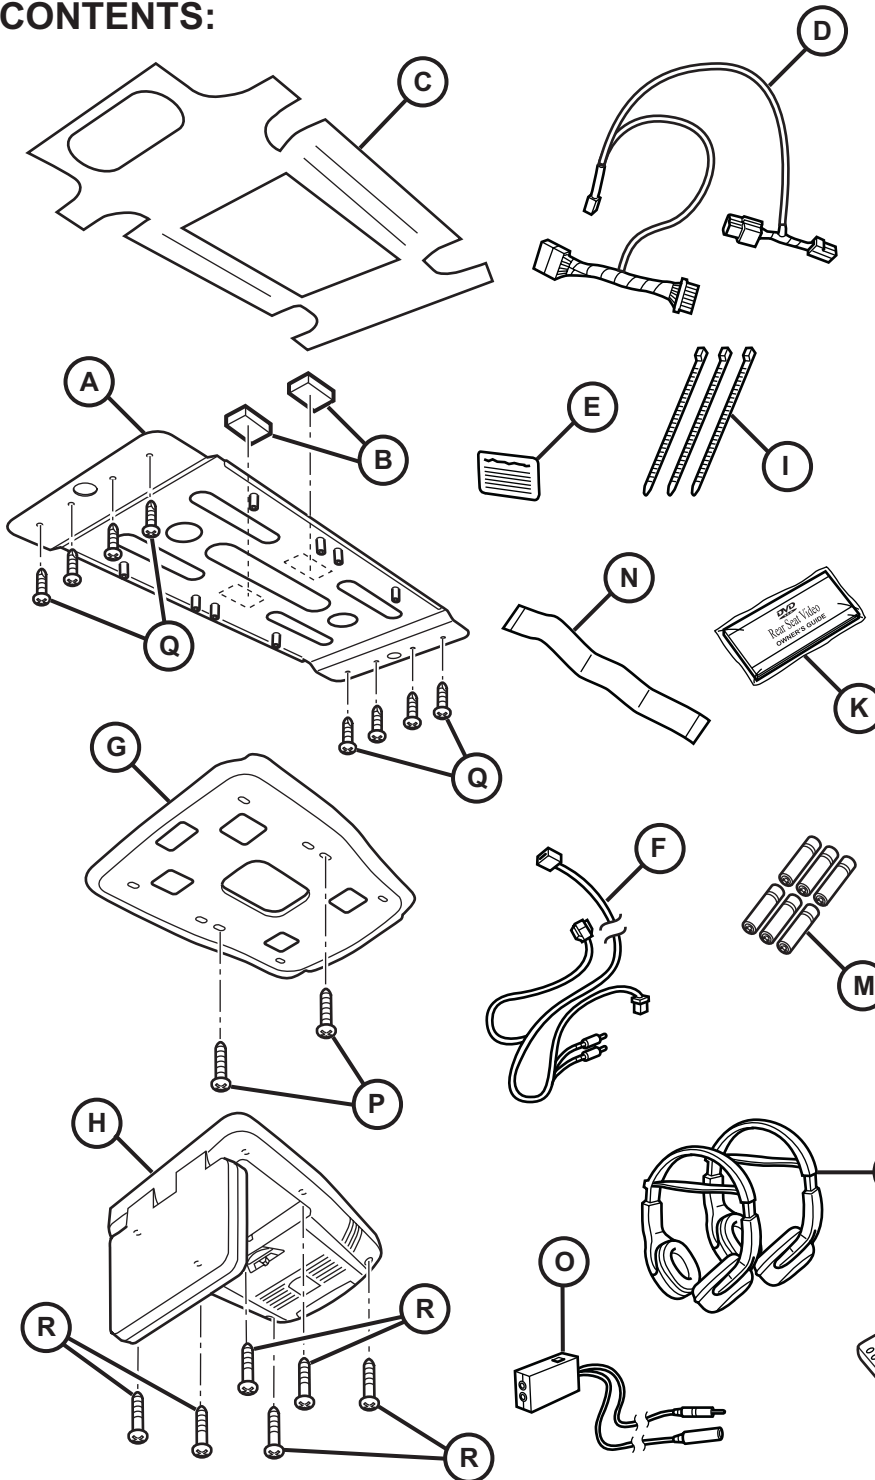

JEEP COMPASS

VES System

TOOLS REQUIRED:

CONTENTS:

Item	Qty.	Description
(A)	1	Mounting Bracket
(B)	2	Foam Blocks
(C)	1	Template
(D)	1	T-Harness
(E)	1	Mercury Warning Label
(F)	1	Wire Harness
(G)	1	Shroud
(H)	1	DVD Unit
(I)	3	Tie Straps
(J)	1	DVD Remote Control
(K)	1	Owner's Guide
(L)	2	Headphones
(M)	6	Batteries
(N)	1	Foam Tape
(O)	1	FM Modulator
(P)	2	(12mm) Shroud Screws
(Q)	8	Self-tapping Screws
(R)	6	(20mm) Screws

11

12

13

14

2X

15

2X

16

17 2X

18

19

20

21

22

23

24

25

26

27

28

29

30

31

32