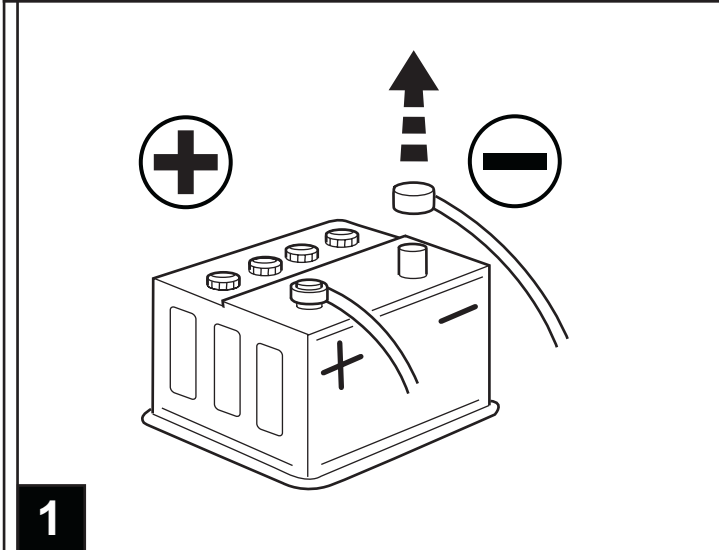

JEEP COMPASS

VES System

TOOLS REQUIRED:

CONTENTS:

Item	Qty.	Description
(A)	1	Mounting Bracket
(B)	2	Foam Blocks
(C)	1	Template
(D)	1	T-Harness
(E)	1	Mercury Warning Label
(F)	1	Wire Harness
(G)	1	Shroud
(H)	1	DVD Unit
(I)	3	Tie Straps
(J)	1	DVD Remote Control
(K)	1	Owner's Guide
(L)	2	Headphones
(M)	6	Batteries
(N)	1	Foam Tape
(O)	1	FM Modulator
(P)	2	(12mm) Shroud Screws
(Q)	8	Self-tapping Screws
(R)	6	(20mm) Screws