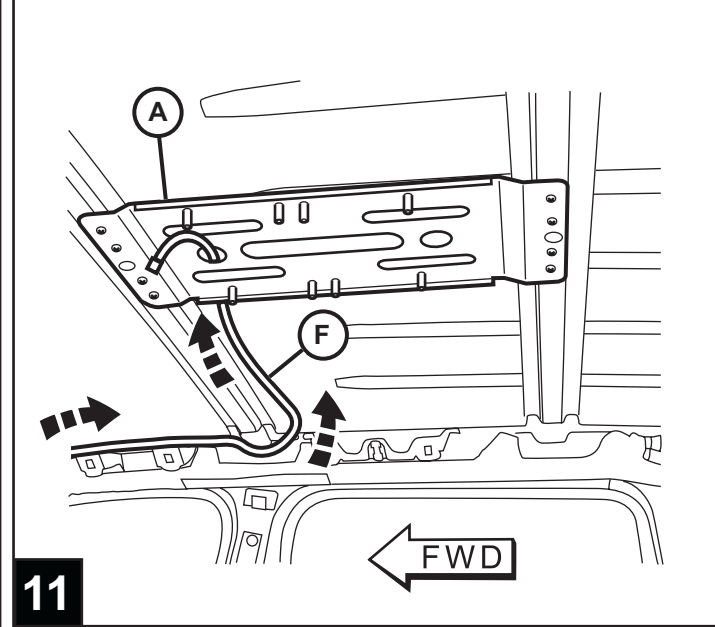

JEEP COMPASS

VES System

TOOLS REQUIRED:

CONTENTS:

Item	Qty.	Description
(A)	1	Mounting Bracket
(B)	2	Foam Blocks
(C)	1	Template
(D)	1	T-Harness
(E)	1	Mercury Warning Label
(F)	1	Wire Harness
(G)	1	Shroud
(H)	1	DVD Unit
(I)	3	Tie Straps
(J)	1	DVD Remote Control
(K)	1	Owner's Guide
(L)	2	Headphones
(M)	6	Batteries
(N)	1	Foam Tape
(O)	1	FM Modulator
(P)	2	(12mm) Shroud Screws
(Q)	8	Self-tapping Screws
(R)	6	(20mm) Screws

11

12

13

14

2X

15

2X

16

17 2X

18

19

20

21

22

23

24