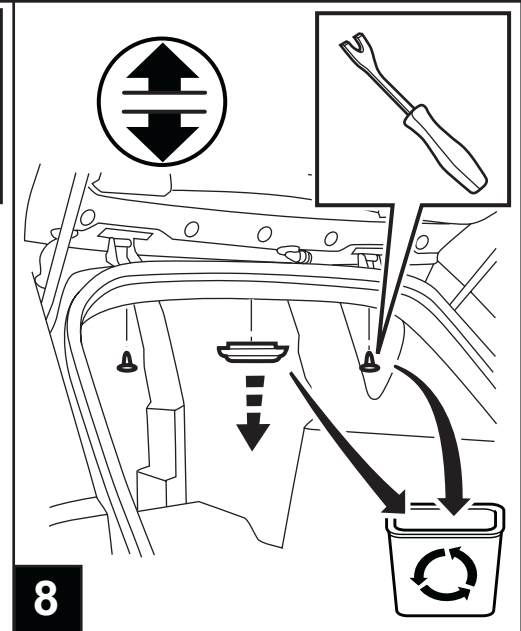

JEEP COMPASS

VES System

TOOLS REQUIRED:

CONTENTS:

Item	Qty.	Description
(A)	1	Mounting Bracket
(B)	2	Foam Blocks
(C)	1	Template
(D)	1	T-Harness
(E)	1	Mercury Warning Label
(F)	1	Wire Harness
(G)	1	Shroud
(H)	1	DVD Unit
(I)	3	Tie Straps
(J)	1	DVD Remote Control
(K)	1	Owner's Guide
(L)	2	Headphones
(M)	6	Batteries
(N)	1	Foam Tape
(O)	1	FM Modulator
(P)	2	(12mm) Shroud Screws
(Q)	8	Self-tapping Screws
(R)	6	(20mm) Screws