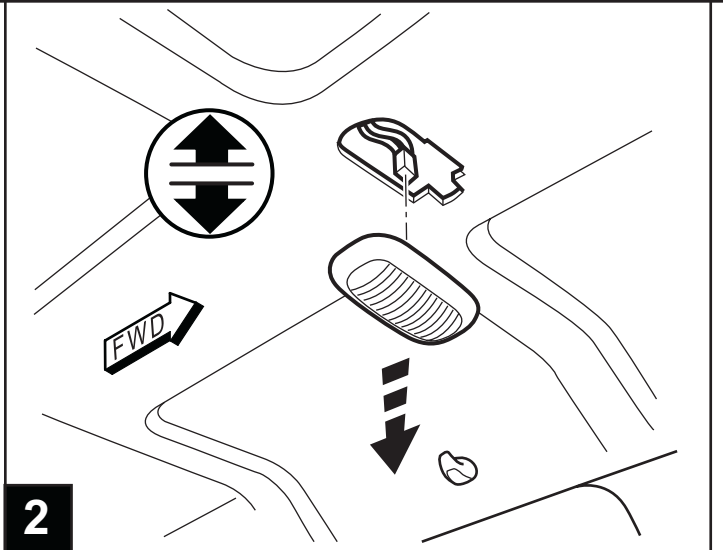

JEEP COMPASS

VES System

TOOLS REQUIRED:

CONTENTS:

Item	Qty.	Description
(A)	1	Mounting Bracket
(B)	2	Foam Blocks
(C)	1	Template
(D)	1	T-Harness
(E)	1	Mercury Warning Label
(F)	1	Wire Harness
(G)	1	Shroud
(H)	1	DVD Unit
(I)	3	Tie Straps
(J)	1	DVD Remote Control
(K)	1	Owner's Guide
(L)	2	Headphones
(M)	6	Batteries
(N)	1	Foam Tape
(O)	1	FM Modulator
(P)	2	(12mm) Shroud Screws
(Q)	8	Self-tapping Screws
(R)	6	(20mm) Screws