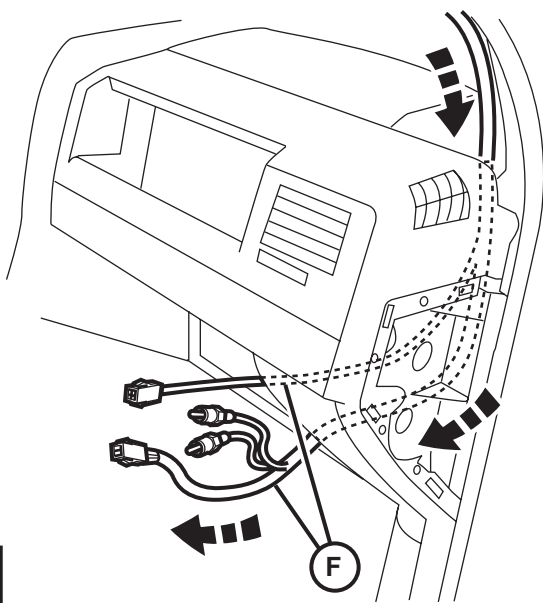

JEEP COMPASS

VES System

TOOLS REQUIRED:

CONTENTS:

Item	Qty.	Description
(A)	1	Mounting Bracket
(B)	2	Foam Blocks
(C)	1	Template
(D)	1	T-Harness
(E)	1	Mercury Warning Label
(F)	1	Wire Harness
(G)	1	Shroud
(H)	1	DVD Unit
(I)	3	Tie Straps
(J)	1	DVD Remote Control
(K)	1	Owner's Guide
(L)	2	Headphones
(M)	6	Batteries
(N)	1	Foam Tape
(O)	1	FM Modulator
(P)	2	(12mm) Shroud Screws
(Q)	8	Self-tapping Screws
(R)	6	(20mm) Screws

17 2X

18

19

20

21

22

23

24