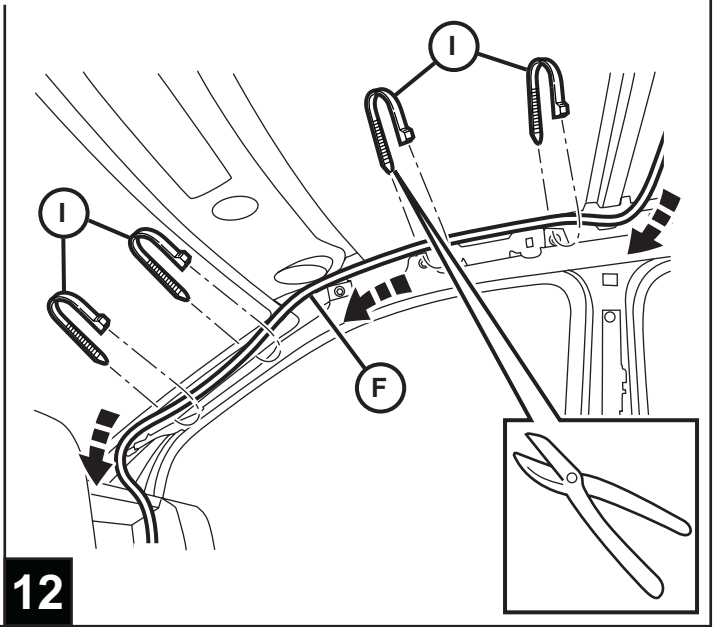

JEEP COMPASS

VES System

TOOLS REQUIRED:

CONTENTS:

Item	Qty.	Description
(A)	1	Mounting Bracket
(B)	2	Foam Blocks
(C)	1	Template
(D)	1	T-Harness
(E)	1	Mercury Warning Label
(F)	1	Wire Harness
(G)	1	Shroud
(H)	1	DVD Unit
(I)	3	Tie Straps
(J)	1	DVD Remote Control
(K)	1	Owner's Guide
(L)	2	Headphones
(M)	6	Batteries
(N)	1	Foam Tape
(O)	1	FM Modulator
(P)	2	(12mm) Shroud Screws
(Q)	8	Self-tapping Screws
(R)	6	(20mm) Screws

11

12

13

14

2X

15

2X

16

17 2X

18

19

20

21

22

23

24