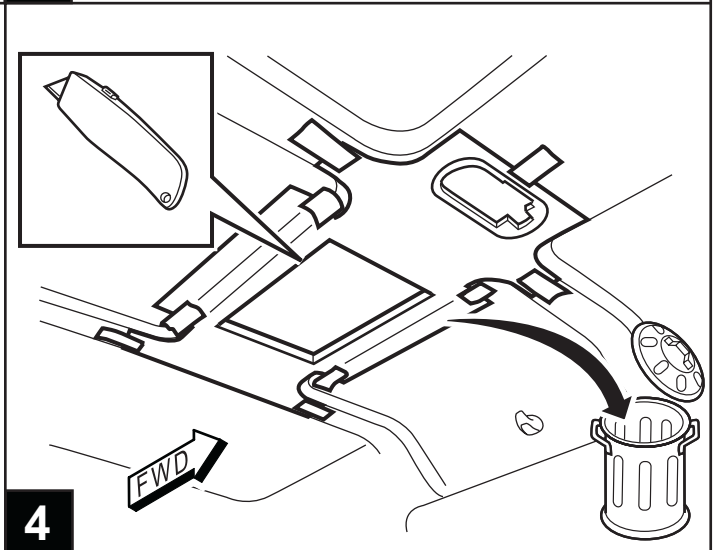

JEEP COMPASS

VES System

TOOLS REQUIRED:

CONTENTS:

Item	Qty.	Description
(A)	1	Mounting Bracket
(B)	2	Foam Blocks
(C)	1	Template
(D)	1	T-Harness
(E)	1	Mercury Warning Label
(F)	1	Wire Harness
(G)	1	Shroud
(H)	1	DVD Unit
(I)	3	Tie Straps
(J)	1	DVD Remote Control
(K)	1	Owner's Guide
(L)	2	Headphones
(M)	6	Batteries
(N)	1	Foam Tape
(O)	1	FM Modulator
(P)	2	(12mm) Shroud Screws
(Q)	8	Self-tapping Screws
(R)	6	(20mm) Screws

11

12

13

14

2X

15

2X

16