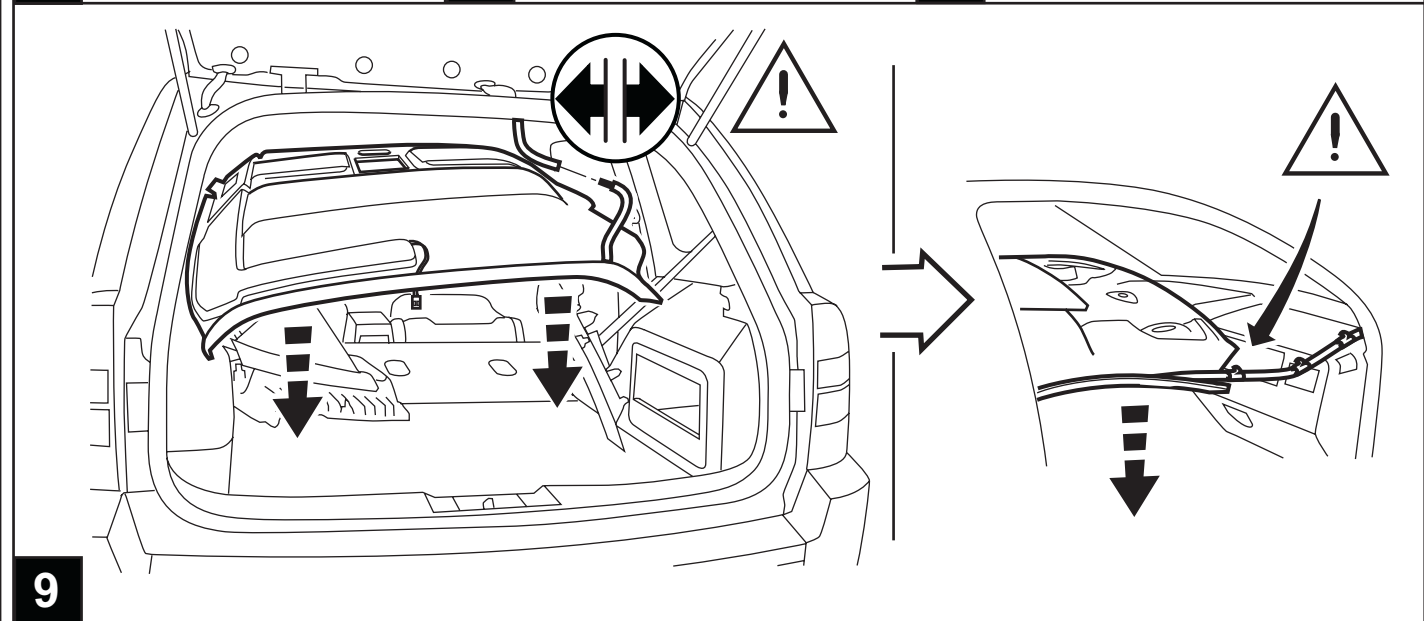

JEEP COMPASS

VES System

TOOLS REQUIRED:

CONTENTS:

Item	Qty.	Description
(A)	1	Mounting Bracket
(B)	2	Foam Blocks
(C)	1	Template
(D)	1	T-Harness
(E)	1	Mercury Warning Label
(F)	1	Wire Harness
(G)	1	Shroud
(H)	1	DVD Unit
(I)	3	Tie Straps
(J)	1	DVD Remote Control
(K)	1	Owner's Guide
(L)	2	Headphones
(M)	6	Batteries
(N)	1	Foam Tape
(O)	1	FM Modulator
(P)	2	(12mm) Shroud Screws
(Q)	8	Self-tapping Screws
(R)	6	(20mm) Screws