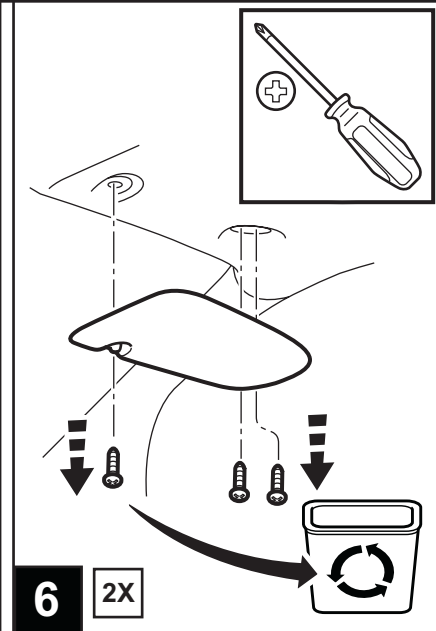

JEEP COMPASS

VES System

TOOLS REQUIRED:

CONTENTS:

Item	Qty.	Description
(A)	1	Mounting Bracket
(B)	2	Foam Blocks
(C)	1	Template
(D)	1	T-Harness
(E)	1	Mercury Warning Label
(F)	1	Wire Harness
(G)	1	Shroud
(H)	1	DVD Unit
(I)	3	Tie Straps
(J)	1	DVD Remote Control
(K)	1	Owner's Guide
(L)	2	Headphones
(M)	6	Batteries
(N)	1	Foam Tape
(O)	1	FM Modulator
(P)	2	(12mm) Shroud Screws
(Q)	8	Self-tapping Screws
(R)	6	(20mm) Screws