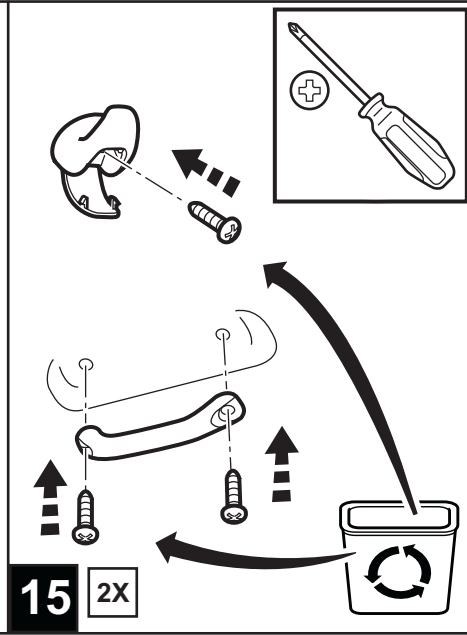

JEEP COMPASS

VES System

TOOLS REQUIRED:

CONTENTS:

Item	Qty.	Description
(A)	1	Mounting Bracket
(B)	2	Foam Blocks
(C)	1	Template
(D)	1	T-Harness
(E)	1	Mercury Warning Label
(F)	1	Wire Harness
(G)	1	Shroud
(H)	1	DVD Unit
(I)	3	Tie Straps
(J)	1	DVD Remote Control
(K)	1	Owner's Guide
(L)	2	Headphones
(M)	6	Batteries
(N)	1	Foam Tape
(O)	1	FM Modulator
(P)	2	(12mm) Shroud Screws
(Q)	8	Self-tapping Screws
(R)	6	(20mm) Screws

11

12

13

14

2X

15

2X

16

17 2X

18

19

20

21

22

23

24