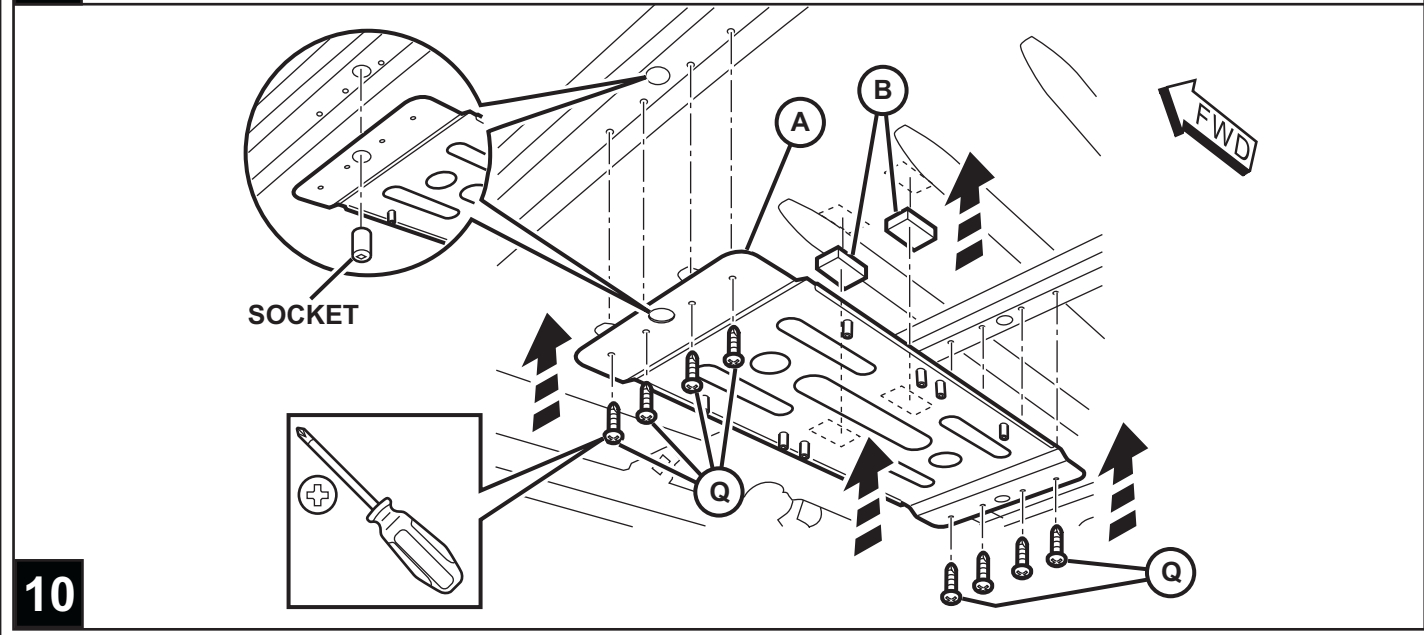

JEEP COMPASS

VES System

TOOLS REQUIRED:

CONTENTS:

Item	Qty.	Description
(A)	1	Mounting Bracket
(B)	2	Foam Blocks
(C)	1	Template
(D)	1	T-Harness
(E)	1	Mercury Warning Label
(F)	1	Wire Harness
(G)	1	Shroud
(H)	1	DVD Unit
(I)	3	Tie Straps
(J)	1	DVD Remote Control
(K)	1	Owner's Guide
(L)	2	Headphones
(M)	6	Batteries
(N)	1	Foam Tape
(O)	1	FM Modulator
(P)	2	(12mm) Shroud Screws
(Q)	8	Self-tapping Screws
(R)	6	(20mm) Screws