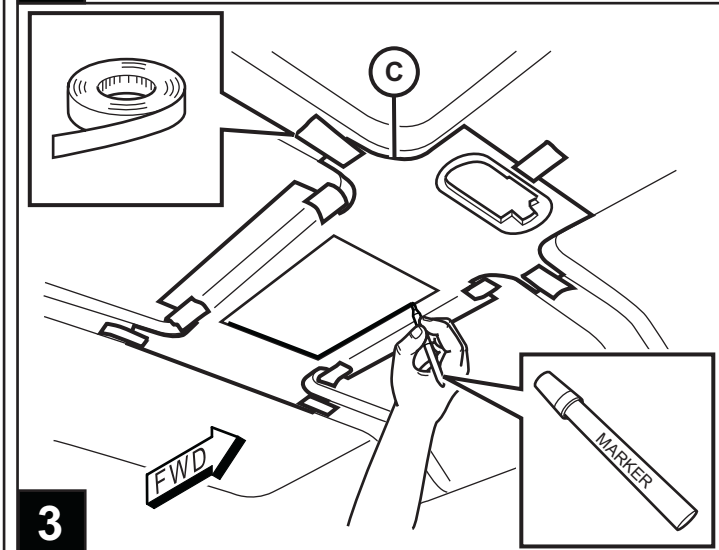

JEEP COMPASS

VES System

TOOLS REQUIRED:

CONTENTS:

Item	Qty.	Description
(A)	1	Mounting Bracket
(B)	2	Foam Blocks
(C)	1	Template
(D)	1	T-Harness
(E)	1	Mercury Warning Label
(F)	1	Wire Harness
(G)	1	Shroud
(H)	1	DVD Unit
(I)	3	Tie Straps
(J)	1	DVD Remote Control
(K)	1	Owner's Guide
(L)	2	Headphones
(M)	6	Batteries
(N)	1	Foam Tape
(O)	1	FM Modulator
(P)	2	(12mm) Shroud Screws
(Q)	8	Self-tapping Screws
(R)	6	(20mm) Screws