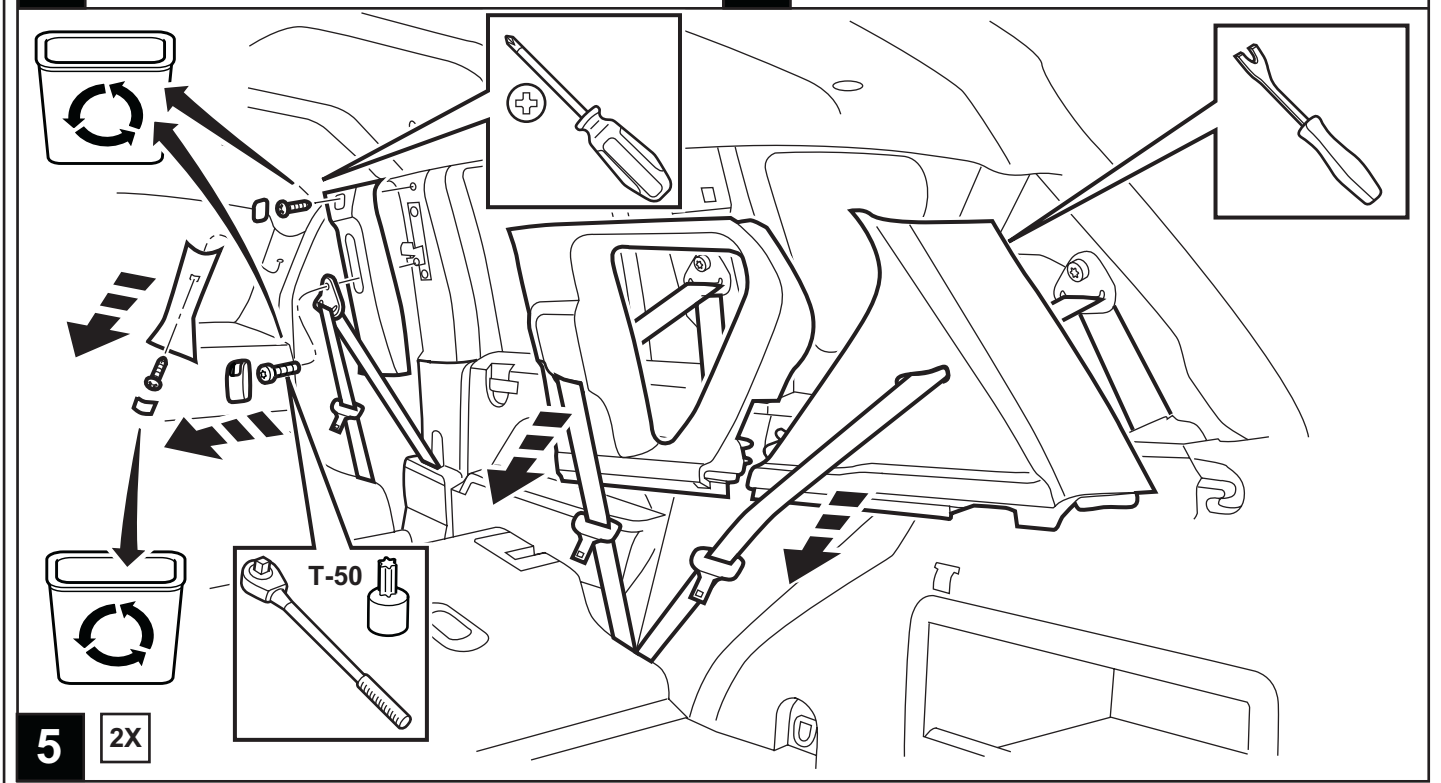

JEEP COMPASS

VES System

TOOLS REQUIRED:

CONTENTS:

Item	Qty.	Description
(A)	1	Mounting Bracket
(B)	2	Foam Blocks
(C)	1	Template
(D)	1	T-Harness
(E)	1	Mercury Warning Label
(F)	1	Wire Harness
(G)	1	Shroud
(H)	1	DVD Unit
(I)	3	Tie Straps
(J)	1	DVD Remote Control
(K)	1	Owner's Guide
(L)	2	Headphones
(M)	6	Batteries
(N)	1	Foam Tape
(O)	1	FM Modulator
(P)	2	(12mm) Shroud Screws
(Q)	8	Self-tapping Screws
(R)	6	(20mm) Screws