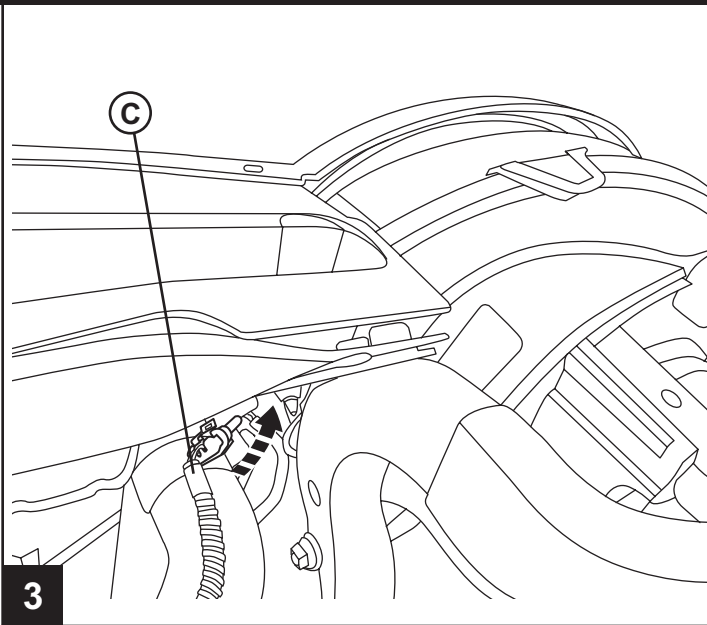

JEEP COMPASS/PATRIOT

Auto-Dimming Mirror with Compass and Temperature

45

46

47

48

49

50