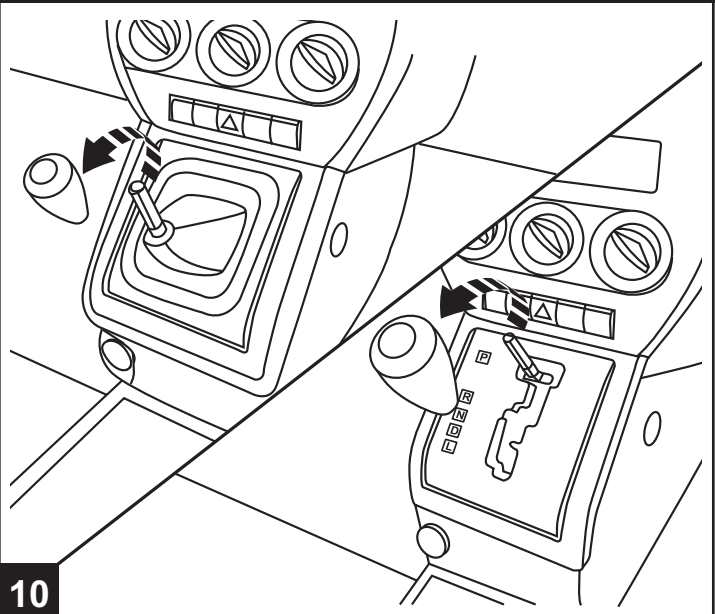

JEEP COMPASS/PATRIOT

Auto-Dimming Mirror with Compass and Temperature

45

46

47

48

49

50