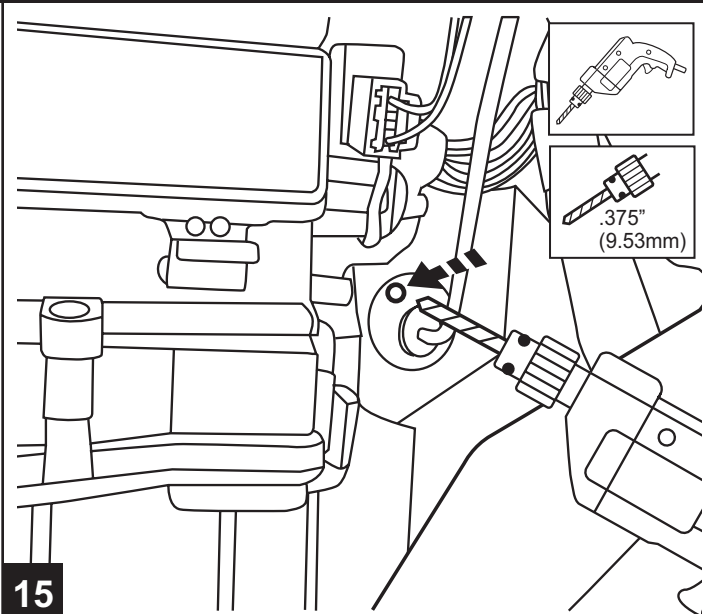

JEEP COMPASS/PATRIOT

Auto-Dimming Mirror with Compass and Temperature

45

46

47

48

49

50

51

52

Check Temp Display

53

54