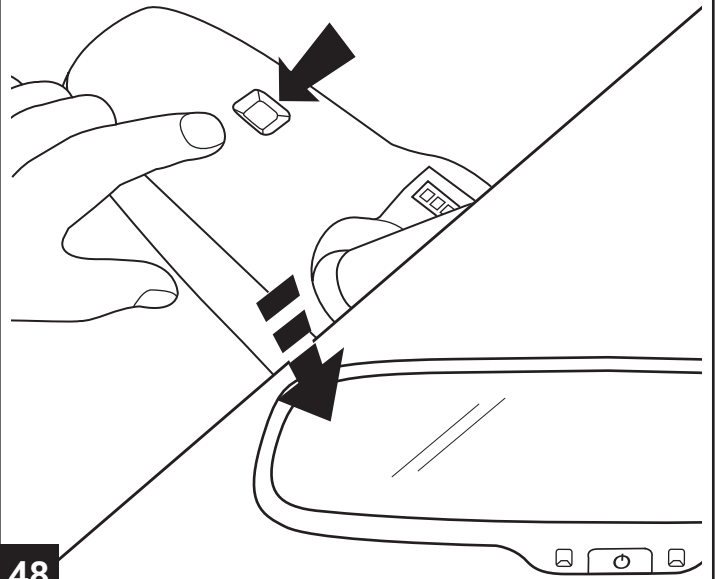

JEEP COMPASS/PATRIOT

Auto-Dimming Mirror with Compass and Temperature

45

46

47

48

49

50