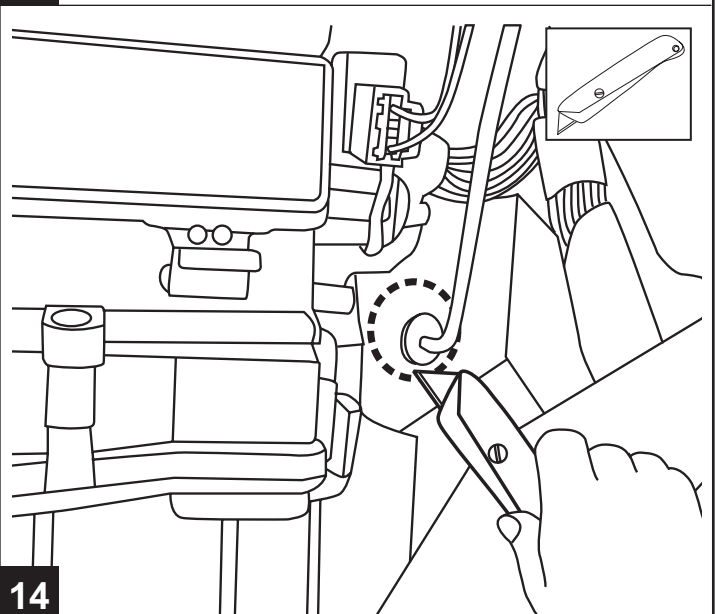

JEEP COMPASS/PATRIOT

Auto-Dimming Mirror with Compass and Temperature

45

46

47

48

49

50