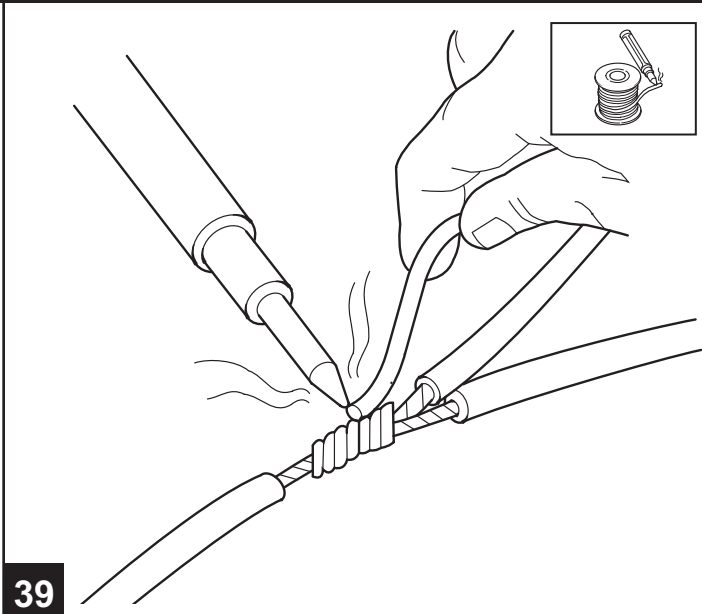

JEEP COMPASS/PATRIOT

Auto-Dimming Mirror with Compass and Temperature

45

46

47

48

49

50