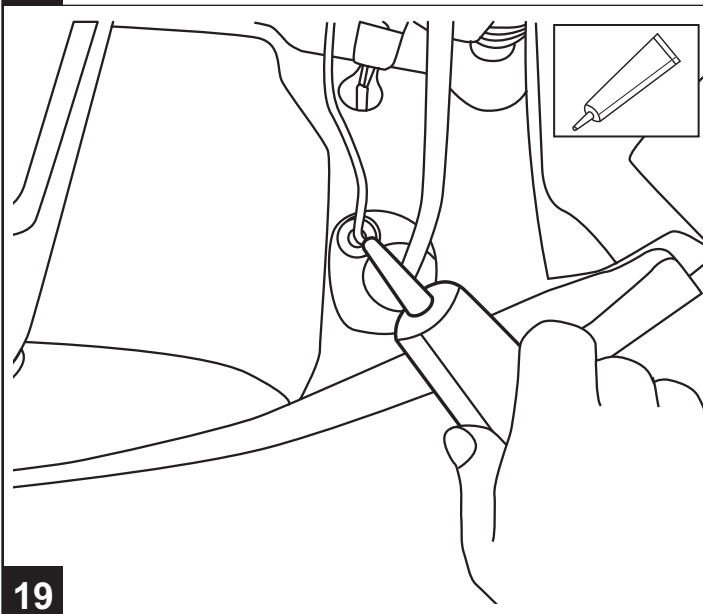

JEEP COMPASS/PATRIOT

Auto-Dimming Mirror with Compass and Temperature

45

46

47

48

49

50