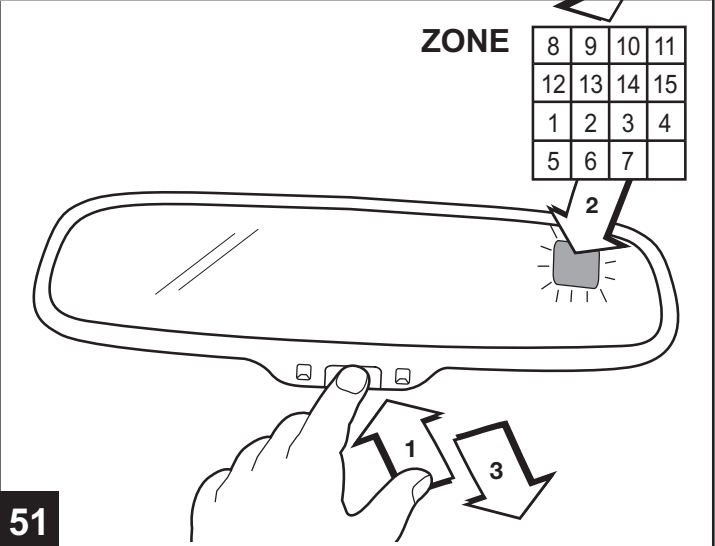

JEEP COMPASS/PATRIOT

Auto-Dimming Mirror with Compass and Temperature

45

46

47

48

49

50