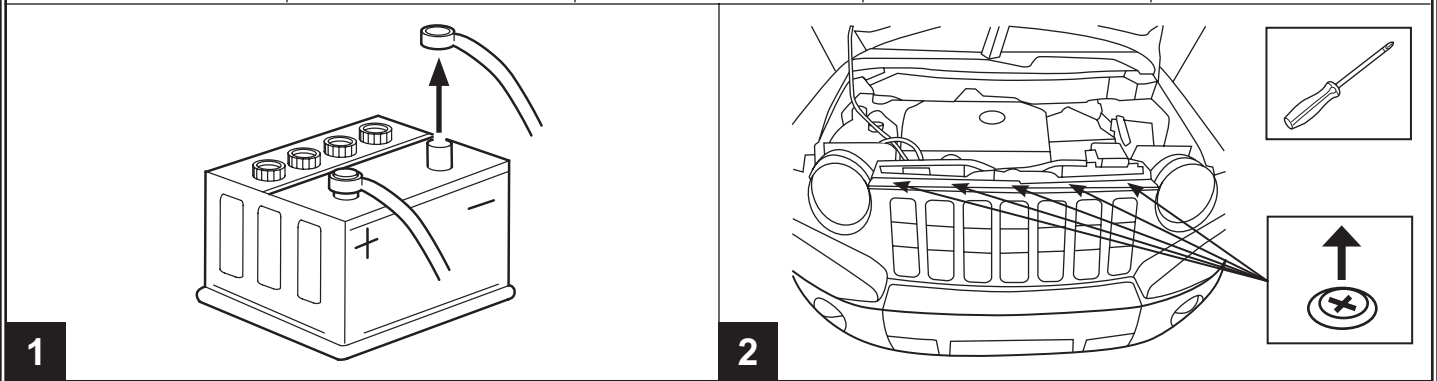

JEEP COMPASS/PATRIOT

Auto-Dimming Mirror with Compass and Temperature

45

46

47

48

49

50