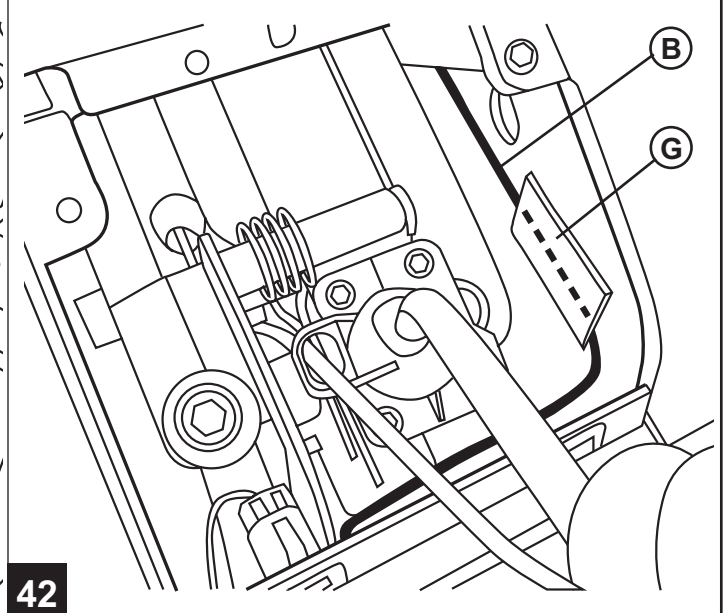

JEEP COMPASS/PATRIOT

Auto-Dimming Mirror with Compass and Temperature

45

46

47

48

49

50

51

52

Check Temp Display

53

54