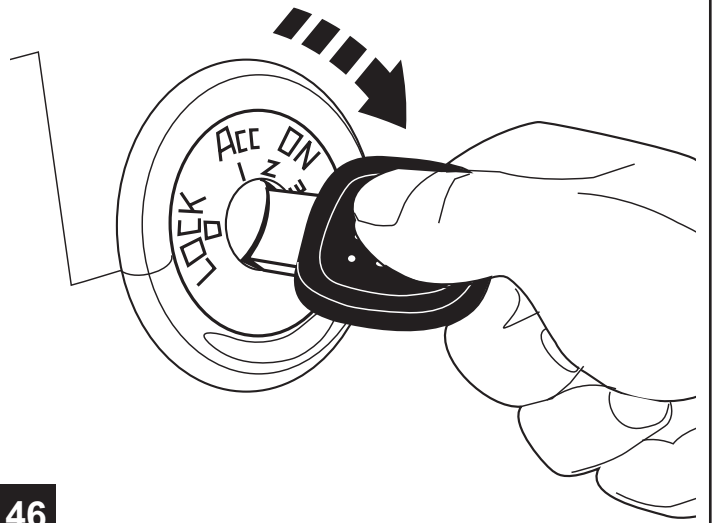

JEEP COMPASS/PATRIOT

Auto-Dimming Mirror with Compass and Temperature

45

46

47

48

49

50