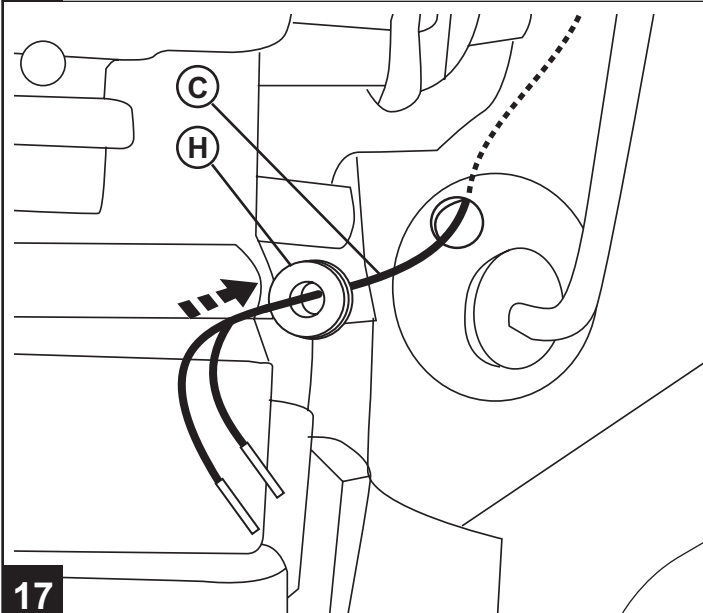

JEEP COMPASS/PATRIOT

Auto-Dimming Mirror with Compass and Temperature

45

46

47

48

49

50

51

52

Check Temp Display

53

54