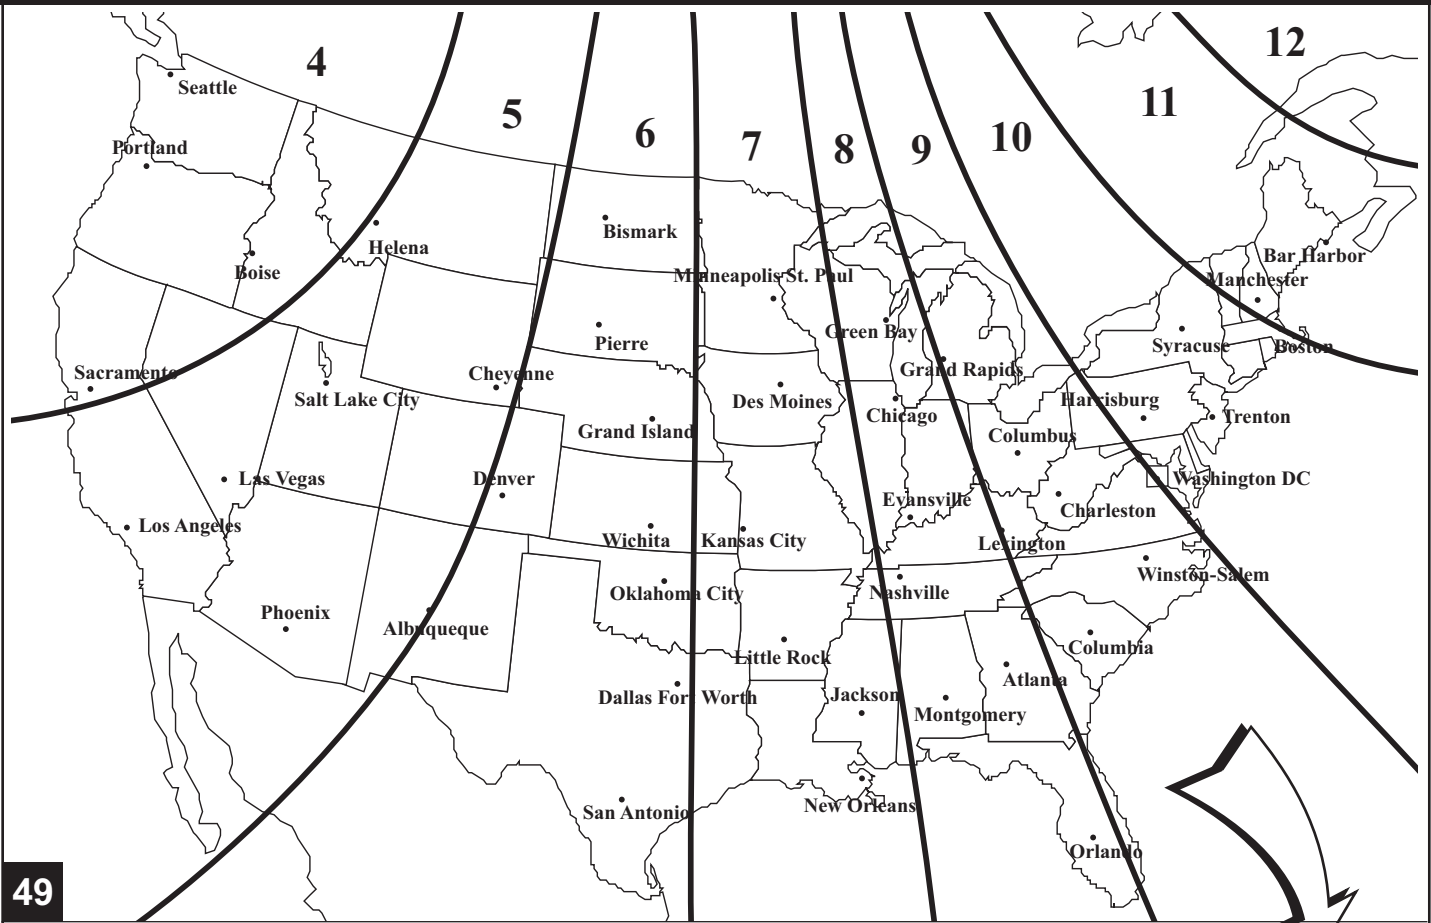

JEEP COMPASS/PATRIOT

Auto-Dimming Mirror with Compass and Temperature

45

46

47

48

49

50