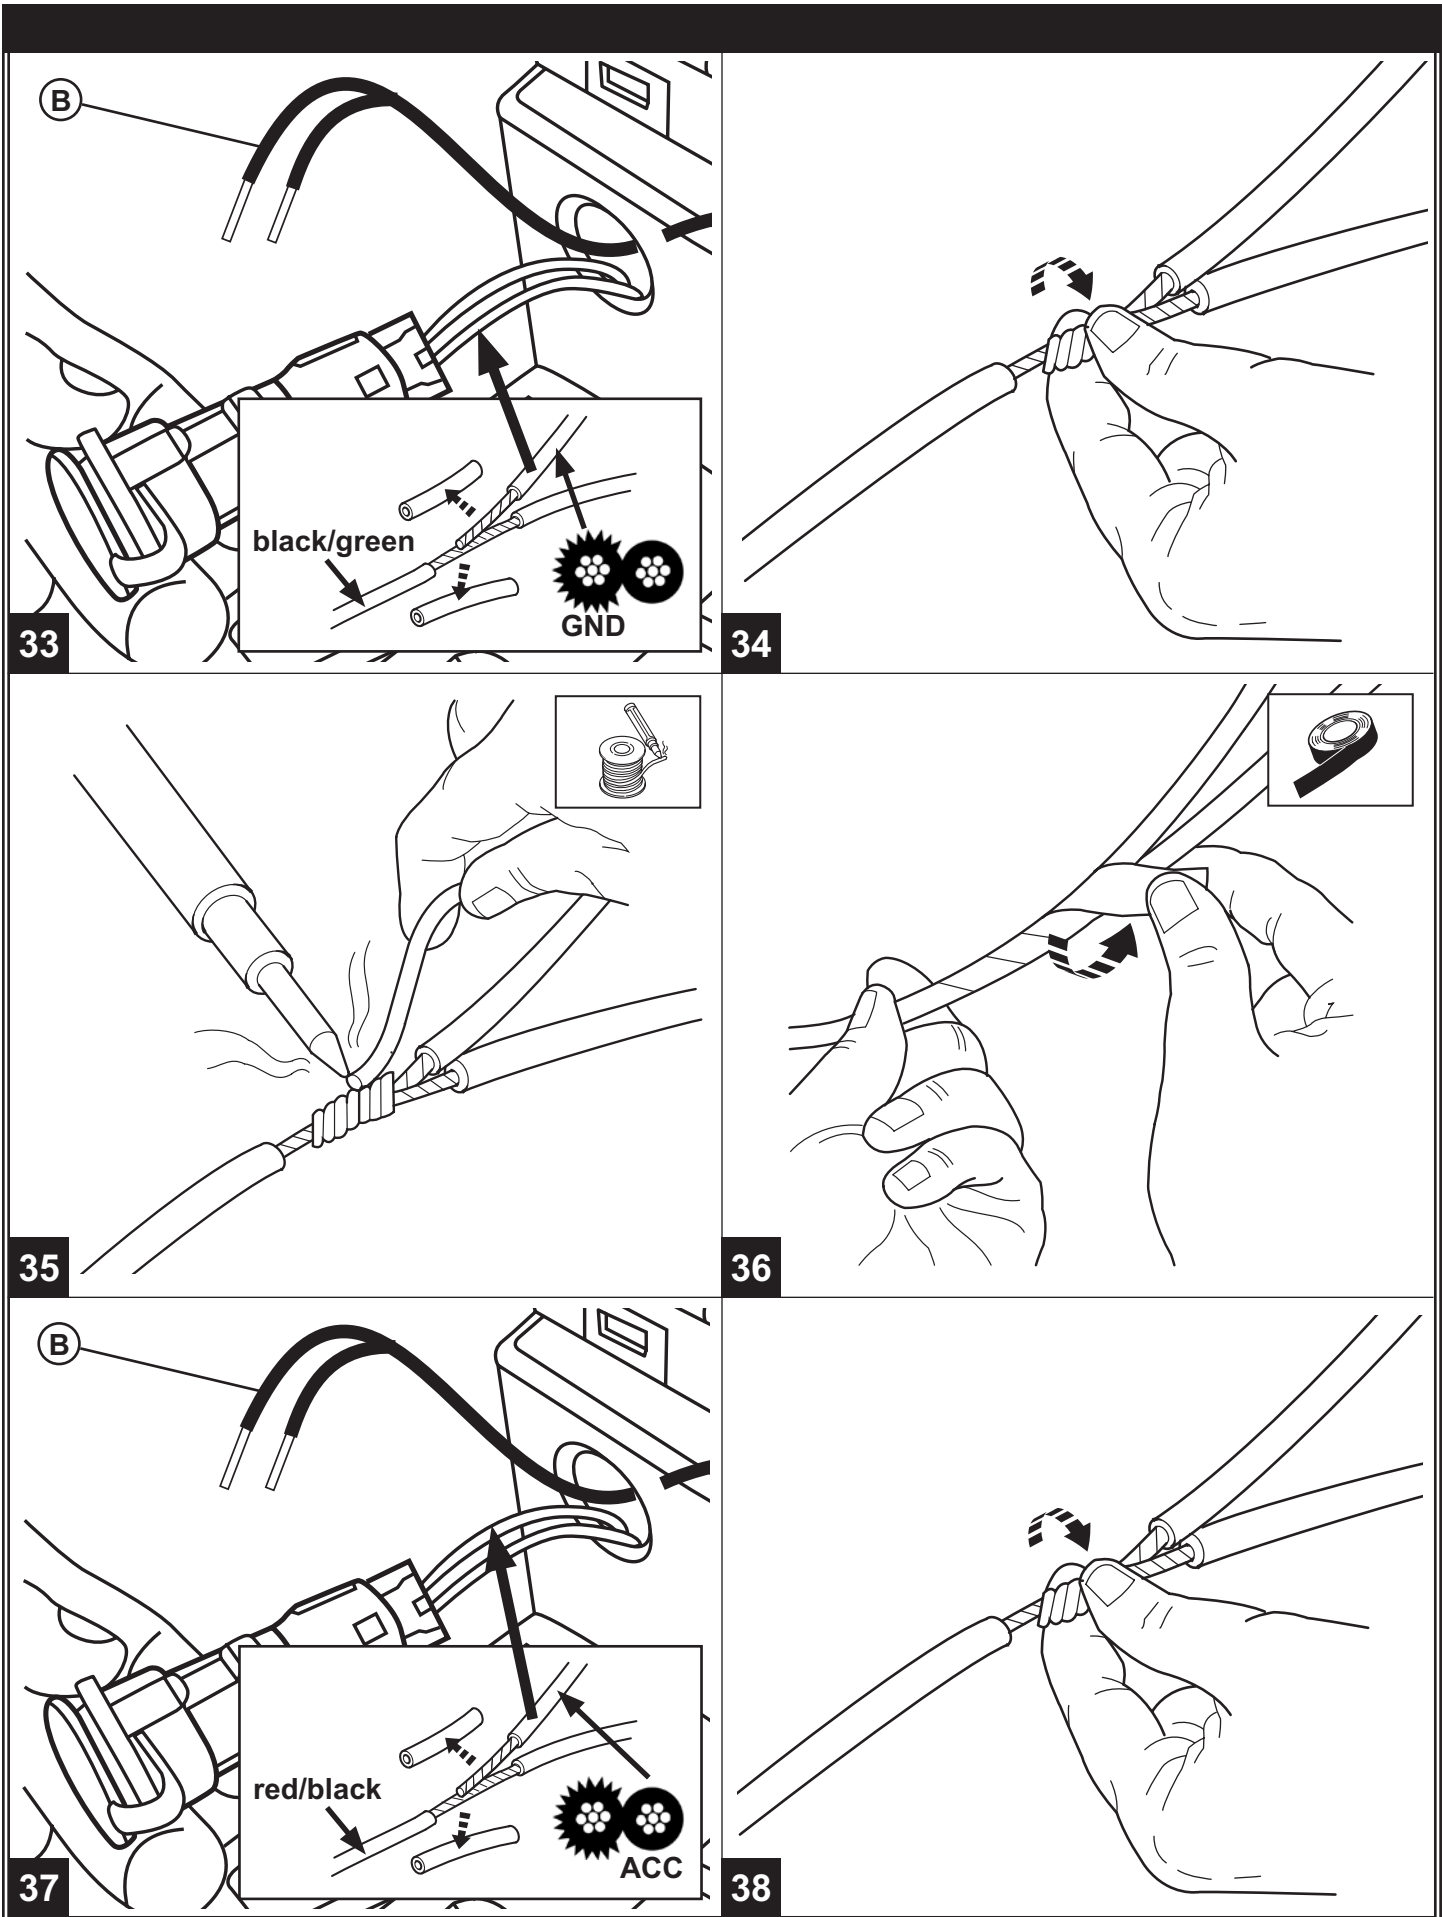

JEEP COMPASS/PATRIOT

Auto-Dimming Mirror with Compass and Temperature

45

46

47

48

49

50

51

52

Check Temp Display

53

54