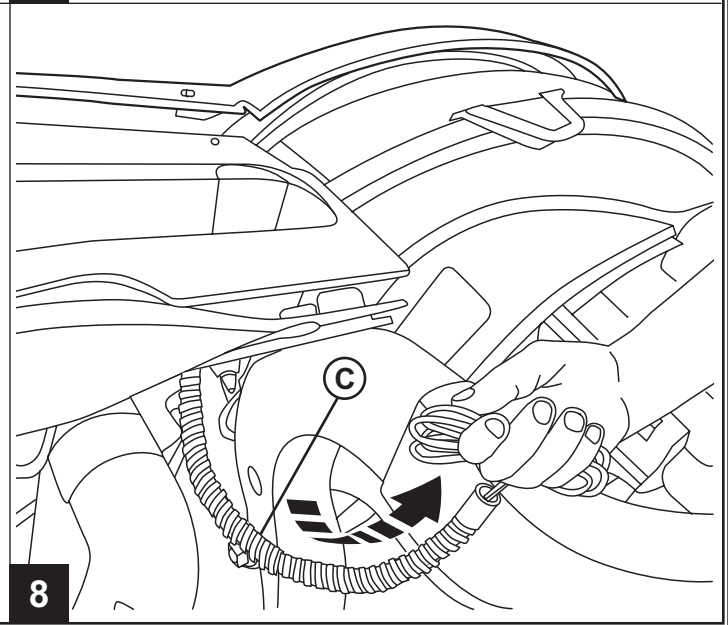

JEEP COMPASS/PATRIOT

Auto-Dimming Mirror with Compass and Temperature

45

46

47

48

49

50