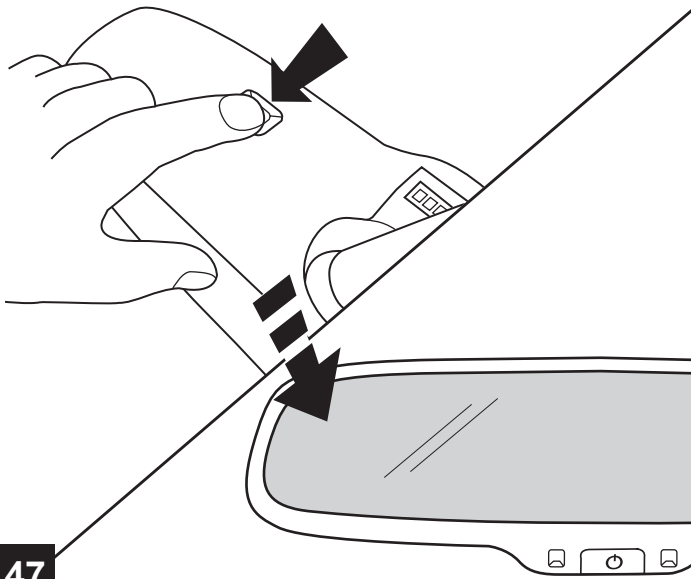

JEEP COMPASS/PATRIOT

Auto-Dimming Mirror with Compass and Temperature

45

46

47

48

49

50