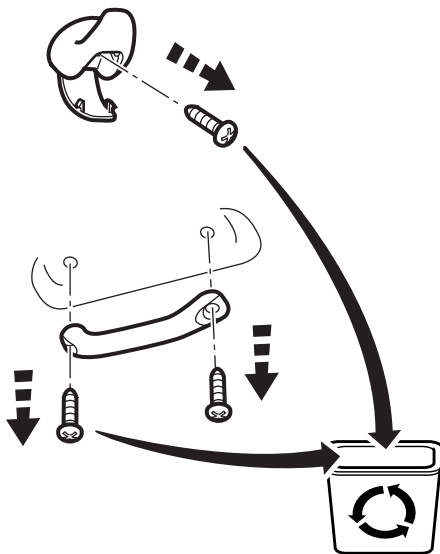

JEEP PATRIOT

VES System

TOOLS REQUIRED:

CONTENTS:

Item	Qty.	Description
(A)	1	Mounting Bracket
(B)	2	Foam Blocks
(C)	1	Template
(D)	1	T-Harness
(E)	1	Mercury Warning Label
(F)	1	Wire Harness
(G)	1	Shroud
(H)	1	DVD Unit
(I)	2	Tie Straps
(J)	1	DVD Remote Control
(K)	1	Owner's Guide
(L)	2	Headphones
(M)	6	Batteries
(N)	1	Foam Tape
(O)	1	FM Modulator
(P)	2	(12mm) Shroud Screws
(Q)	8	Self-tapping Screws
(R)	6	(30mm) Screws

9

10

2X

11

12

13

14

15 2X