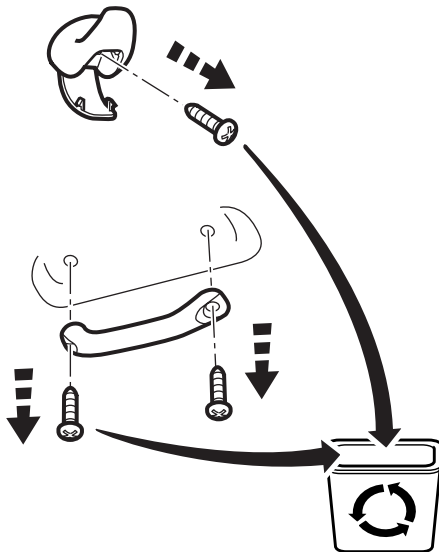

JEEP PATRIOT

VES System

TOOLS REQUIRED:

CONTENTS:

Item	Qty.	Description
(A)	1	Mounting Bracket
(B)	2	Foam Blocks
(C)	1	Template
(D)	1	T-Harness
(E)	1	Mercury Warning Label
(F)	1	Wire Harness
(G)	1	Shroud
(H)	1	DVD Unit
(I)	2	Tie Straps
(J)	1	DVD Remote Control
(K)	1	Owner's Guide
(L)	2	Headphones
(M)	6	Batteries
(N)	1	Foam Tape
(O)	1	FM Modulator
(P)	2	(12mm) Shroud Screws
(Q)	8	Self-tapping Screws
(R)	6	(30mm) Screws

1

2

3

4

5

6 2X

7 2X

8 2X

9

10

2X

11

12

13

14

15 2X