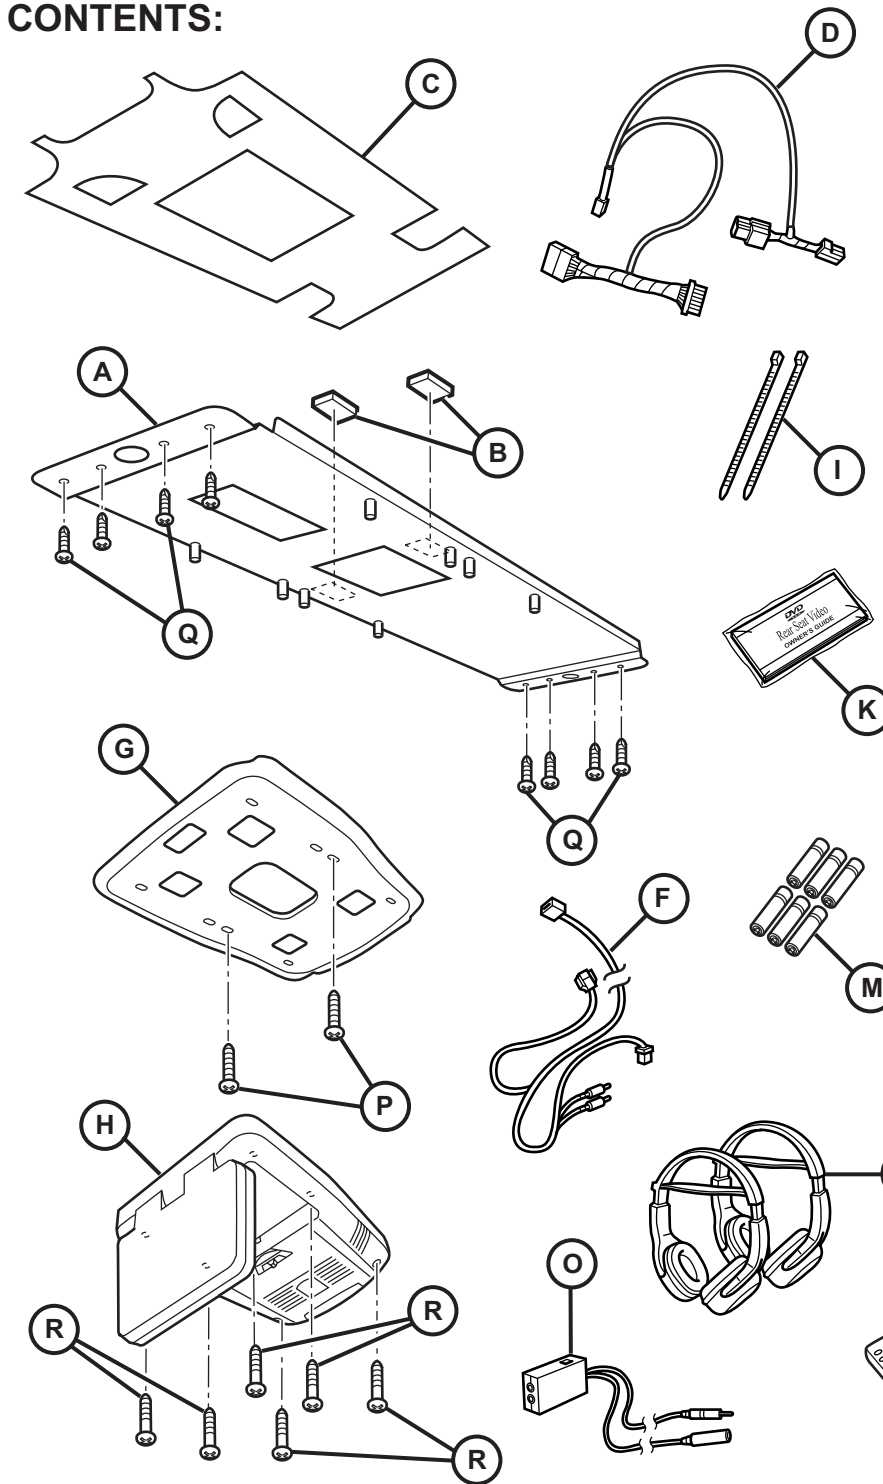

JEEP PATRIOT

VES System

TOOLS REQUIRED:

CONTENTS:

Item	Qty.	Description
(A)	1	Mounting Bracket
(B)	2	Foam Blocks
(C)	1	Template
(D)	1	T-Harness
(E)	1	Mercury Warning Label
(F)	1	Wire Harness
(G)	1	Shroud
(H)	1	DVD Unit
(I)	2	Tie Straps
(J)	1	DVD Remote Control
(K)	1	Owner's Guide
(L)	2	Headphones
(M)	6	Batteries
(N)	1	Foam Tape
(O)	1	FM Modulator
(P)	2	(12mm) Shroud Screws
(Q)	8	Self-tapping Screws
(R)	6	(30mm) Screws

24

25

26

27

34

35

36

37

38

39

40

41

42