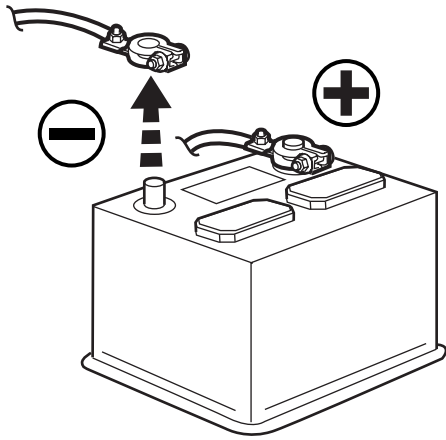

JEEP PATRIOT

VES System

TOOLS REQUIRED:

CONTENTS:

Item	Qty.	Description
(A)	1	Mounting Bracket
(B)	2	Foam Blocks
(C)	1	Template
(D)	1	T-Harness
(E)	1	Mercury Warning Label
(F)	1	Wire Harness
(G)	1	Shroud
(H)	1	DVD Unit
(I)	2	Tie Straps
(J)	1	DVD Remote Control
(K)	1	Owner's Guide
(L)	2	Headphones
(M)	6	Batteries
(N)	1	Foam Tape
(O)	1	FM Modulator
(P)	2	(12mm) Shroud Screws
(Q)	8	Self-tapping Screws
(R)	6	(30mm) Screws