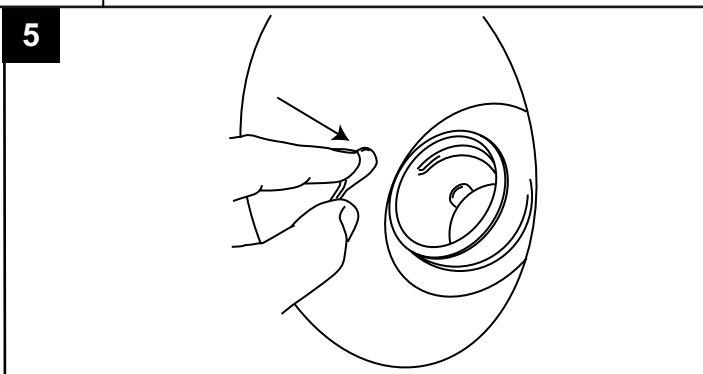

Jeep Wrangler

1.7 N·m (15 Inch·lb)
CAUTION
DO NOT OVERTORQUE

TORQUE WRENCH

4MM HEX

8

9

10

11

12

13

1.7 N·m (15 Inch·lb)

CAUTION

**DO NOT OVERTORQUE
DO NOT USE POWER TOOLS
TORQUE WRENCH ONLY**