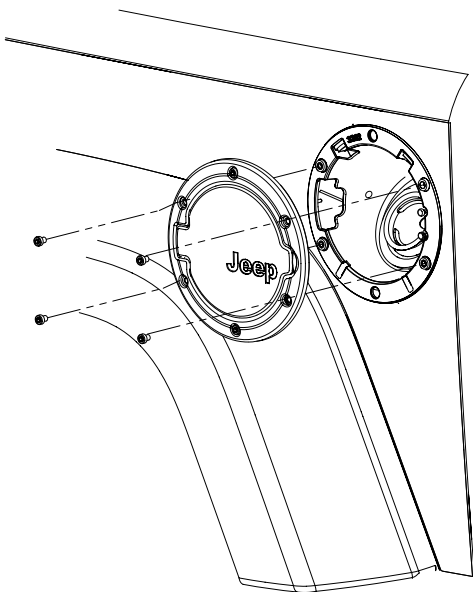

Jeep Wrangler

1.7 N·m (15 Inch·lb)
CAUTION
DO NOT OVERTORQUE

TORQUE WRENCH

4MM HEX

8

9

10

11

12

13

1.7 N·m (15 Inch·lb)

CAUTION

**DO NOT OVERTORQUE
DO NOT USE POWER TOOLS
TORQUE WRENCH ONLY**