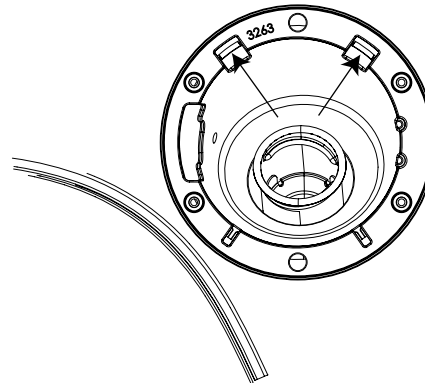

Jeep Wrangler

1.7 N·m (15 Inch·lb)
CAUTION
DO NOT OVERTORQUE

TORQUE WRENCH

4MM HEX

8

9

10

11

12

13

1.7 N·m (15 Inch·lb)

CAUTION

**DO NOT OVERTORQUE
DO NOT USE POWER TOOLS
TORQUE WRENCH ONLY**