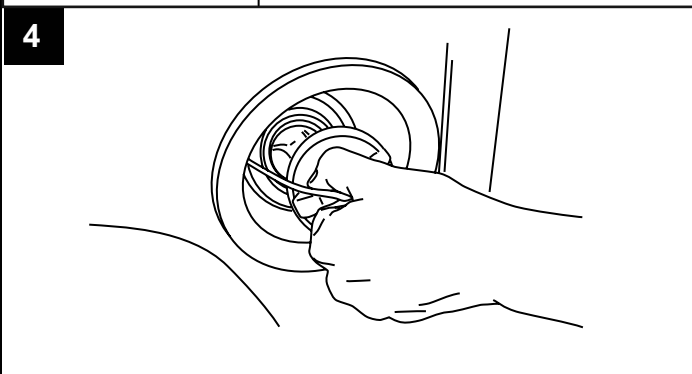

Jeep Wrangler

1.7 N·m (15 Inch·lb)
CAUTION
DO NOT OVERTORQUE

TORQUE WRENCH

4MM HEX

8

9

10

11