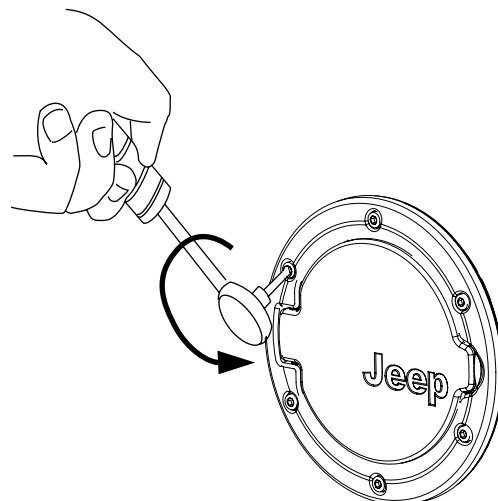

Jeep Wrangler

1.7 N·m (15 Inch·lb)
CAUTION
DO NOT OVERTORQUE

TORQUE WRENCH

4MM HEX

8

9

10

11

12

13

1.7 N·m (15 Inch·lb)

CAUTION

**DO NOT OVERTORQUE
DO NOT USE POWER TOOLS
TORQUE WRENCH ONLY**