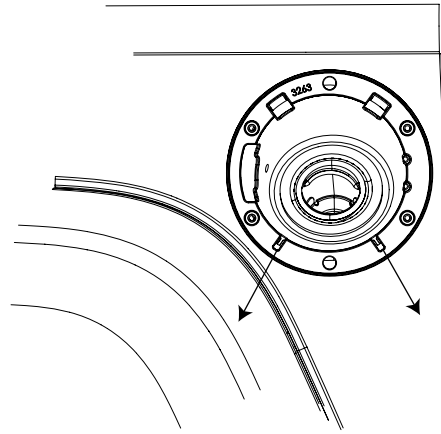

Jeep Wrangler

1.7 N·m (15 Inch·lb)
CAUTION
DO NOT OVERTORQUE

TORQUE WRENCH

4MM HEX

8

9

10

11

12

13

1.7 N·m (15 Inch·lb)

CAUTION

**DO NOT OVERTORQUE
DO NOT USE POWER TOOLS
TORQUE WRENCH ONLY**