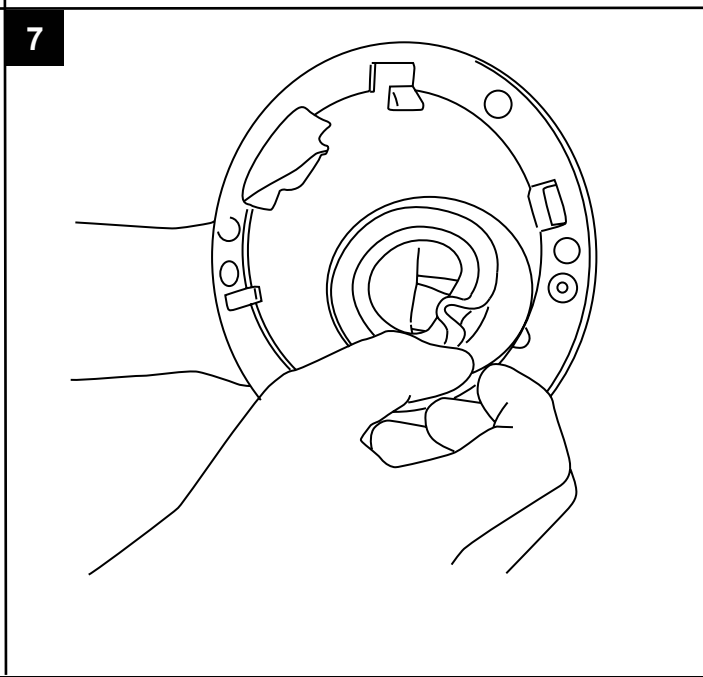

Jeep Wrangler

1.7 N·m (15 Inch·lb)
CAUTION
DO NOT OVERTORQUE

TORQUE WRENCH

4MM HEX

8

9

10

11

12

13

1.7 N·m (15 Inch·lb)

CAUTION

**DO NOT OVERTORQUE
DO NOT USE POWER TOOLS
TORQUE WRENCH ONLY**