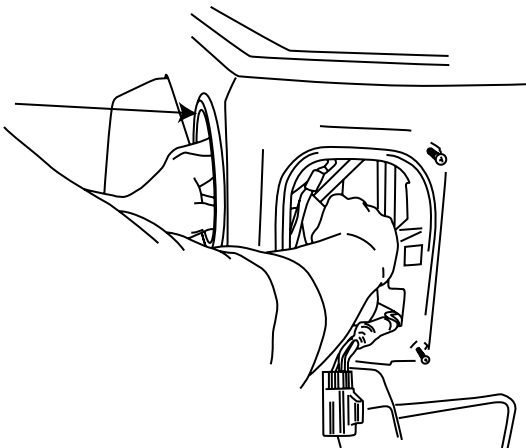

Jeep Wrangler

1.7 N·m (15 Inch·lb)
CAUTION
DO NOT OVERTORQUE

TORQUE WRENCH

4MM HEX

8

9

10

11

12

13

1.7 N·m (15 Inch·lb)

CAUTION

**DO NOT OVERTORQUE
DO NOT USE POWER TOOLS
TORQUE WRENCH ONLY**