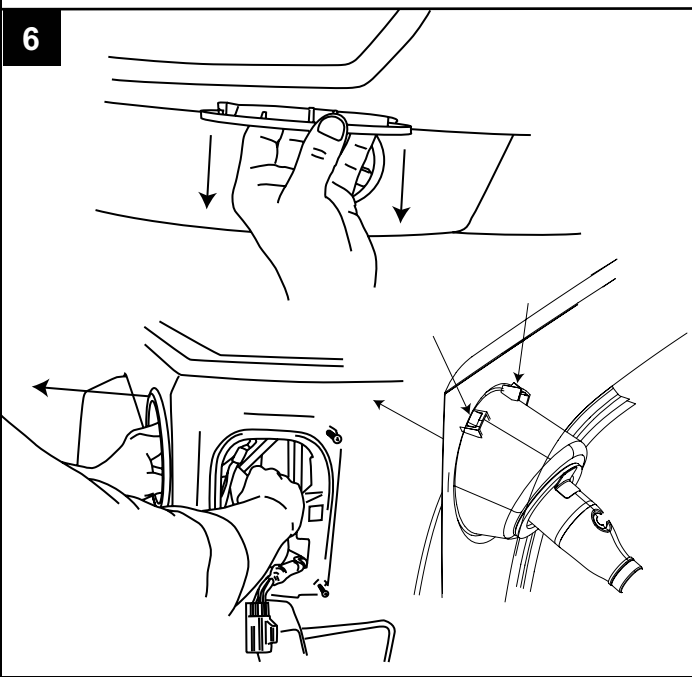

Jeep Wrangler

1.7 N·m (15 Inch·lb)
CAUTION
DO NOT OVERTORQUE

TORQUE WRENCH

4MM HEX

8

9

10

11

12

13

1.7 N·m (15 Inch·lb)

CAUTION

**DO NOT OVERTORQUE
DO NOT USE POWER TOOLS
TORQUE WRENCH ONLY**