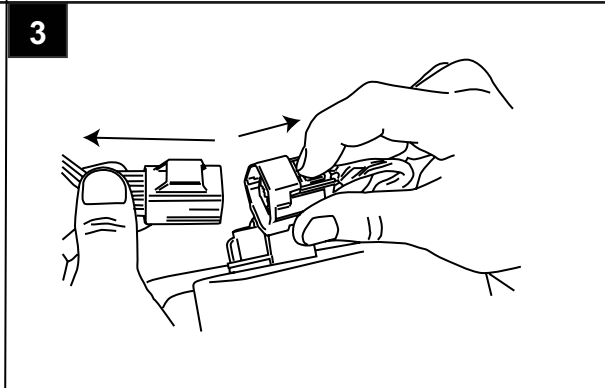

Jeep Wrangler

1.7 N·m (15 Inch·lb)
CAUTION
DO NOT OVERTORQUE

TORQUE WRENCH

4MM HEX

8

9

10

11

12

13

1.7 N·m (15 Inch·lb)

CAUTION

**DO NOT OVERTORQUE
DO NOT USE POWER TOOLS
TORQUE WRENCH ONLY**