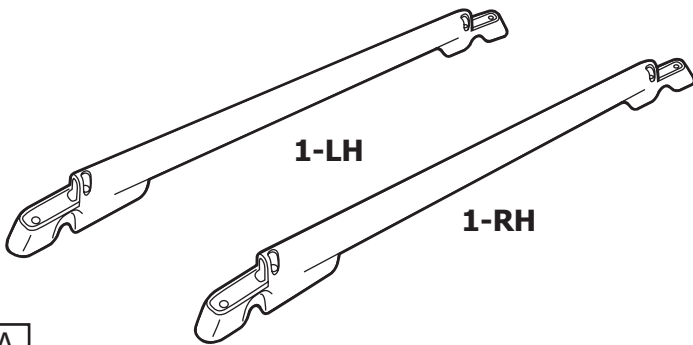

3M Strip Off
Wheel #07499

T25

8X

A

B

C

1

3M Strip Off
Wheel #07499

2

T25

(40 in -lb) 4.5N.m
8x

2x

Front Left Hand Shown

3

4