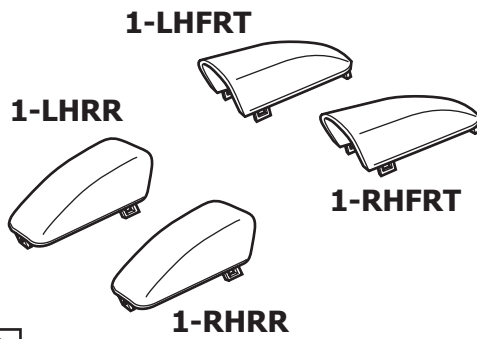

3M Strip Off
Wheel #07499

T25

8X

A

B

C

1

3M Strip Off
Wheel #07499

2

T25

(40 in -lb) 4.5N.m
8x

2x

Front Left Hand Shown

3

4