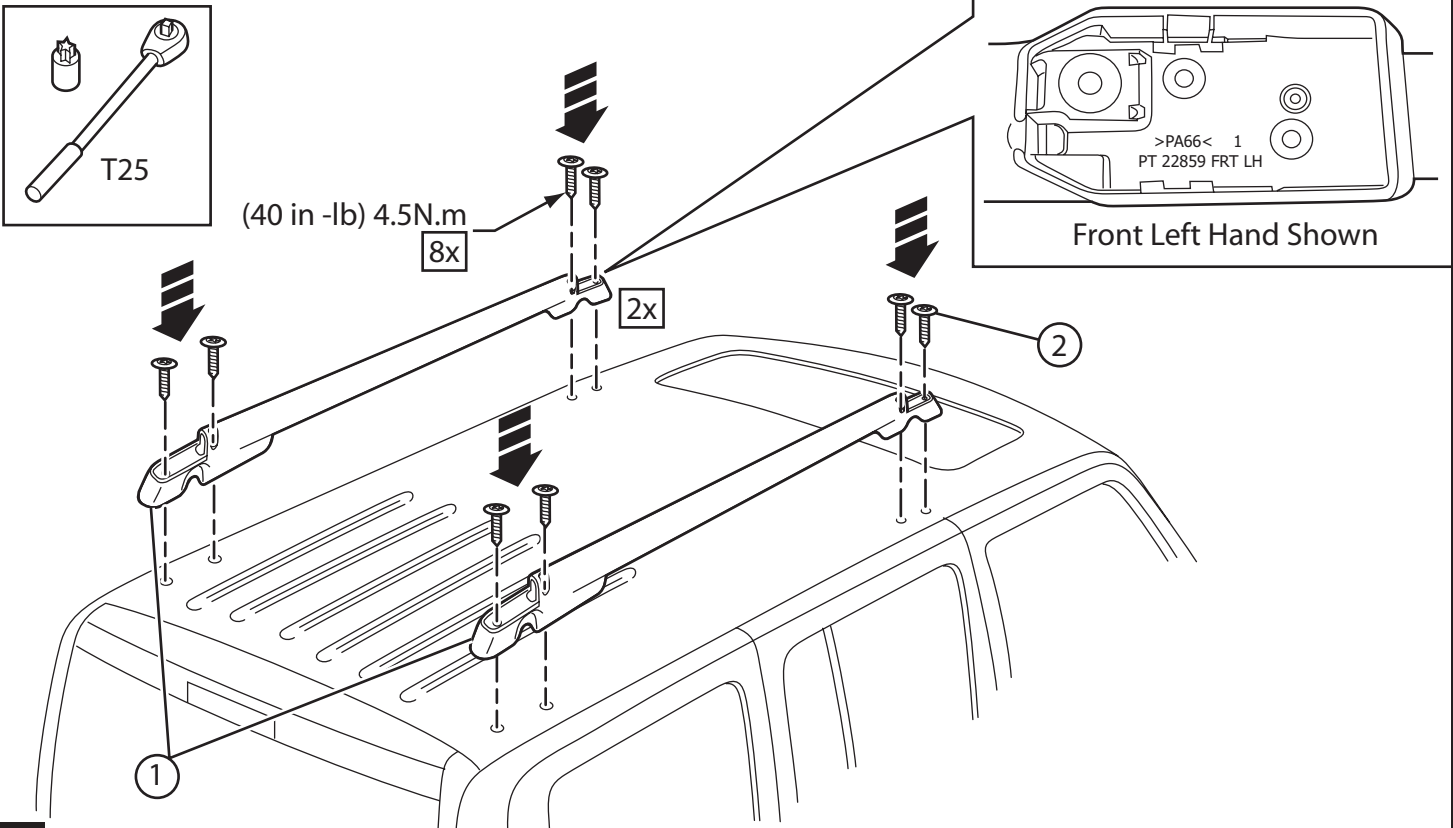

3M Strip Off
Wheel #07499

T25

8X

A

B

C

1

3M Strip Off
Wheel #07499

2

T25

(40 in -lb) 4.5N.m
8x

2x

Front Left Hand Shown

3

4