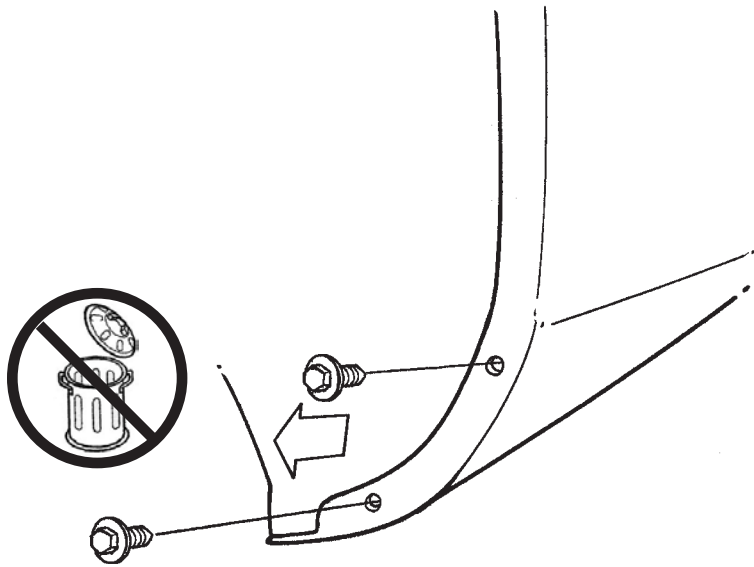

## Rear Splashguards

**A**

**B**

**C** 4x

**D** 2x

7mm  
Socket/Driver

1/4" (6.3mm)  
3/32" (2.5mm)

#2 Phillips  
Screw Driver