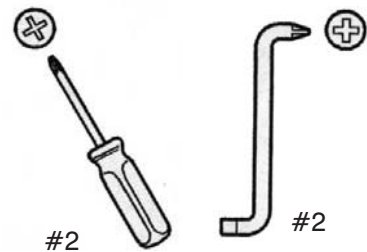

JEEP PATRIOT

Rear Splashguard

Rear Right

A

Rear Left

B

C 4X

7mm
Socket/Driver

3/32" (2.5 mm)
1/4" (6.3 mm)

#2

#2

1

2

3