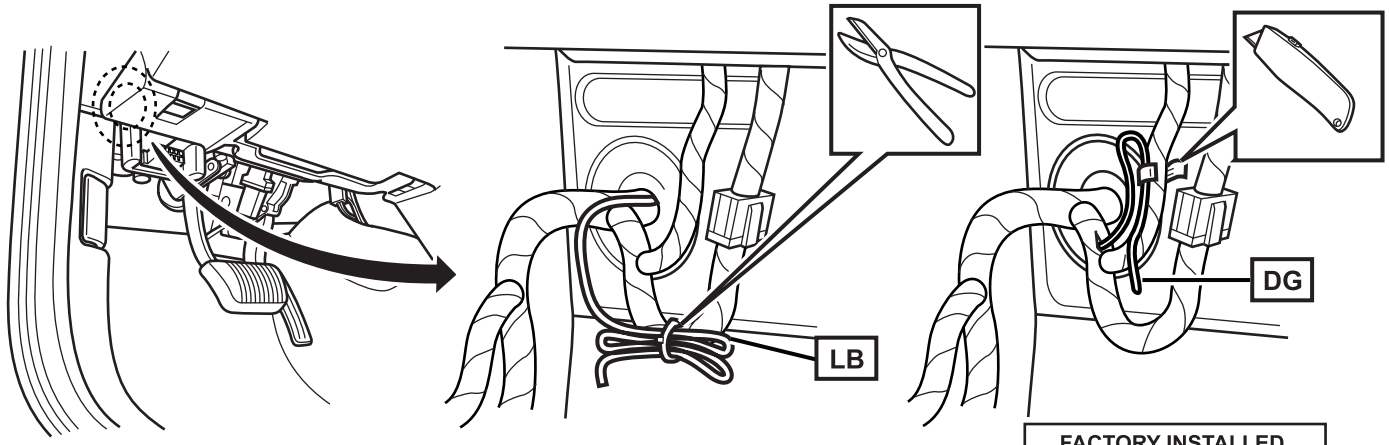

JEEP GRAND CHEROKEE JEEP COMMANDER

Electric Trailer Brake Wiring Harness

COMMANDER ONLY

COMMANDER ONLY

GRAND CHEROKEE ONLY

WT/TN A

A

WT/TN L50

A

CAV2 WT/TN L50

10

11
DEALER INSTALLED 7-WAY TRAILER TOW
INSTALLATION PAR LE CONCESSIONNAIRE
INSTALACION DEL DISTRIBUIDOR

FACTORY INSTALLED
7-WAY TRAILER TOW
INSTALLATION EN USINE
INSTALACION DE FÁBRICA

12
DEALER INSTALLED 7-WAY TRAILER TOW
INSTALLATION PAR LE CONCESSIONNAIRE
INSTALACION DEL DISTRIBUIDOR