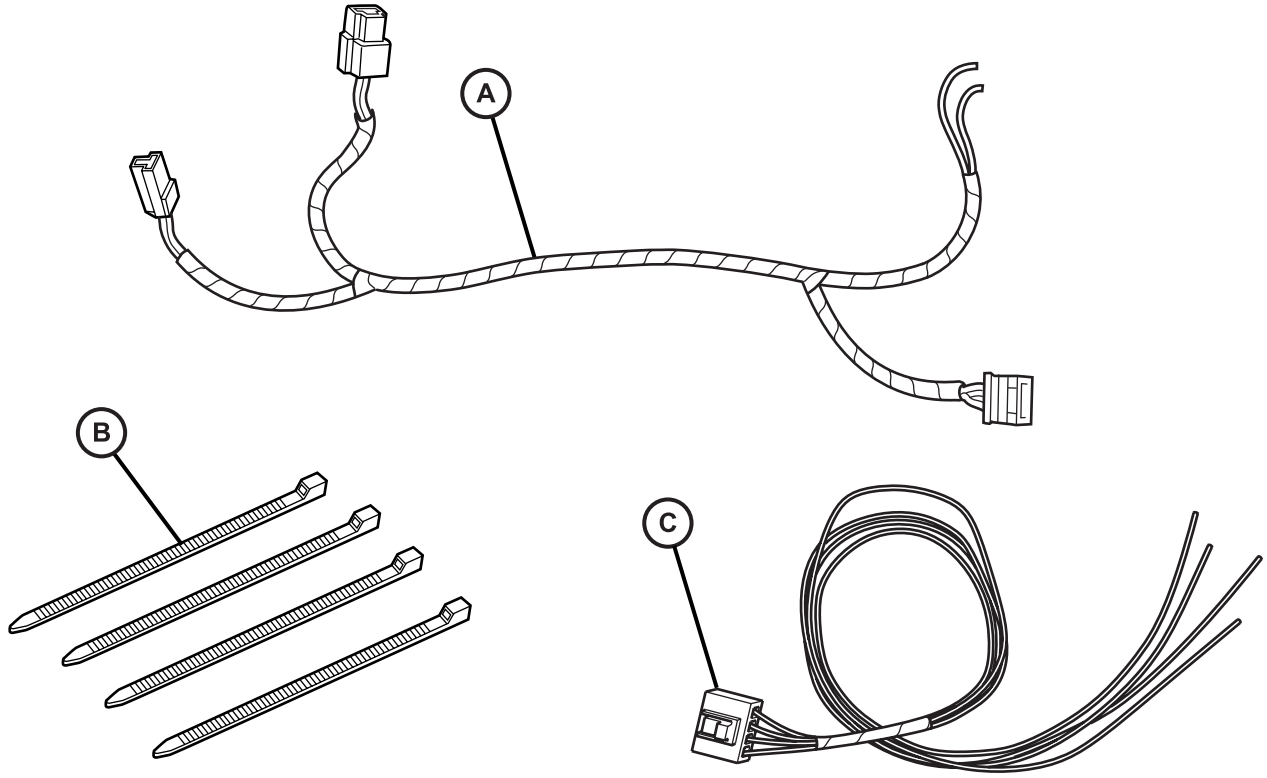

JEEP GRAND CHEROKEE JEEP COMMANDER

Electric Trailer Brake Wiring Harness

COMMANDER ONLY

COMMANDER ONLY

GRAND CHEROKEE ONLY

WT/TN A

A

WT/TN L50

A

CAV2 WT/TN L50

10

11
DEALER INSTALLED 7-WAY TRAILER TOW
INSTALLATION PAR LE CONCESSIONNAIRE
INSTALACION DEL DISTRIBUIDOR

FACTORY INSTALLED
7-WAY TRAILER TOW
INSTALLATION EN USINE
INSTALACION DE FÁBRICA

12
DEALER INSTALLED 7-WAY TRAILER TOW
INSTALLATION PAR LE CONCESSIONNAIRE
INSTALACION DEL DISTRIBUIDOR

FACTORY INSTALLED 7-WAY TRAILER TOW
INSTALLATION EN USINE
INSTALACION DE FÁBRICA

13

14