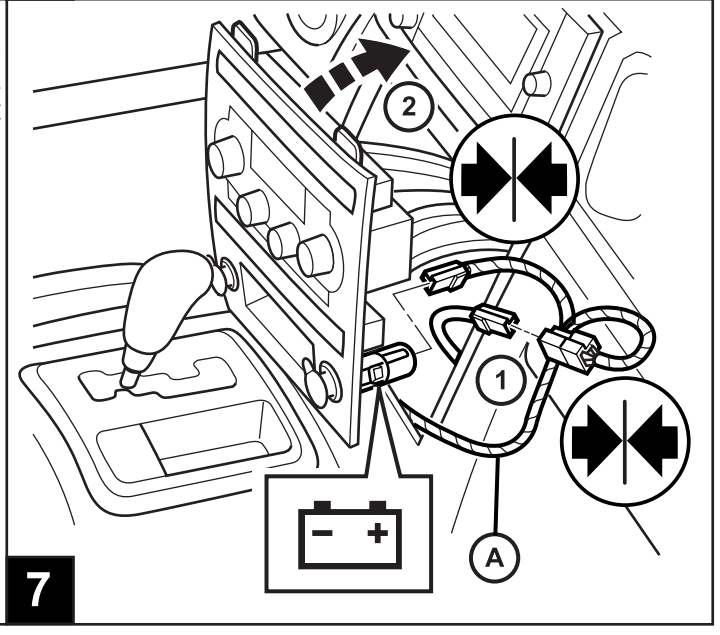

JEEP GRAND CHEROKEE JEEP COMMANDER

Electric Trailer Brake Wiring Harness

COMMANDER ONLY

COMMANDER ONLY

GRAND CHEROKEE ONLY

WT/TN A

A

WT/TN L50

A

CAV2 WT/TN L50

10

11
DEALER INSTALLED 7-WAY TRAILER TOW
INSTALLATION PAR LE CONCESSIONNAIRE
INSTALACION DEL DISTRIBUIDOR

FACTORY INSTALLED
7-WAY TRAILER TOW
INSTALLATION EN USINE
INSTALACION DE FÁBRICA

12
DEALER INSTALLED 7-WAY TRAILER TOW
INSTALLATION PAR LE CONCESSIONNAIRE
INSTALACION DEL DISTRIBUIDOR