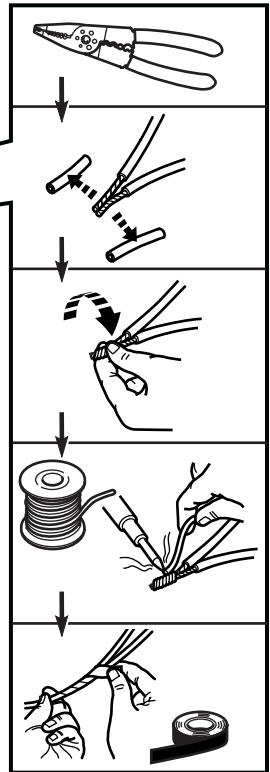

FACTORY INSTALLED 7-WAY TRAILER TOW
INSTALLATION EN USINE
INSTALACION DE FÁBRICA

13

14