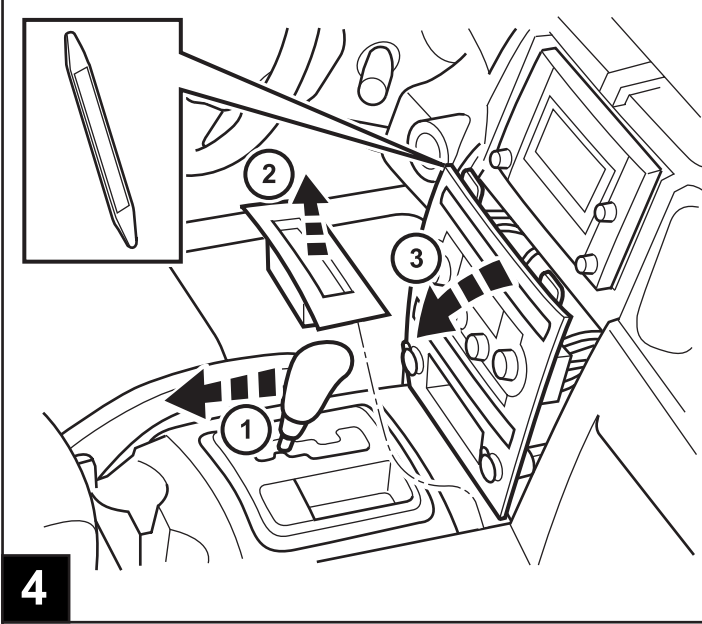

JEEP GRAND CHEROKEE JEEP COMMANDER

Electric Trailer Brake Wiring Harness

COMMANDER ONLY

COMMANDER ONLY

GRAND CHEROKEE ONLY

WT/TN A

A

WT/TN L50

A

CAV2 WT/TN L50

10

11
DEALER INSTALLED 7-WAY TRAILER TOW
INSTALLATION PAR LE CONCESSIONNAIRE
INSTALACION DEL DISTRIBUIDOR

FACTORY INSTALLED
7-WAY TRAILER TOW
INSTALLATION EN USINE
INSTALACION DE FÁBRICA

12
DEALER INSTALLED 7-WAY TRAILER TOW
INSTALLATION PAR LE CONCESSIONNAIRE
INSTALACION DEL DISTRIBUIDOR