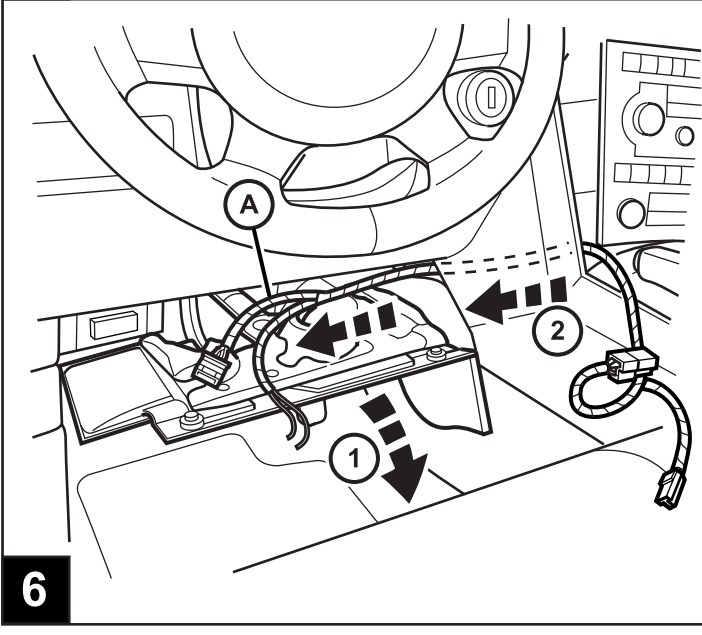

JEEP GRAND CHEROKEE JEEP COMMANDER

Electric Trailer Brake Wiring Harness

COMMANDER ONLY

COMMANDER ONLY

GRAND CHEROKEE ONLY

WT/TN A

A

WT/TN L50

A

CAV2 WT/TN L50

10

11
DEALER INSTALLED 7-WAY TRAILER TOW
INSTALLATION PAR LE CONCESSIONNAIRE
INSTALACION DEL DISTRIBUIDOR

FACTORY INSTALLED
7-WAY TRAILER TOW
INSTALLATION EN USINE
INSTALACION DE FÁBRICA

12
DEALER INSTALLED 7-WAY TRAILER TOW
INSTALLATION PAR LE CONCESSIONNAIRE
INSTALACION DEL DISTRIBUIDOR