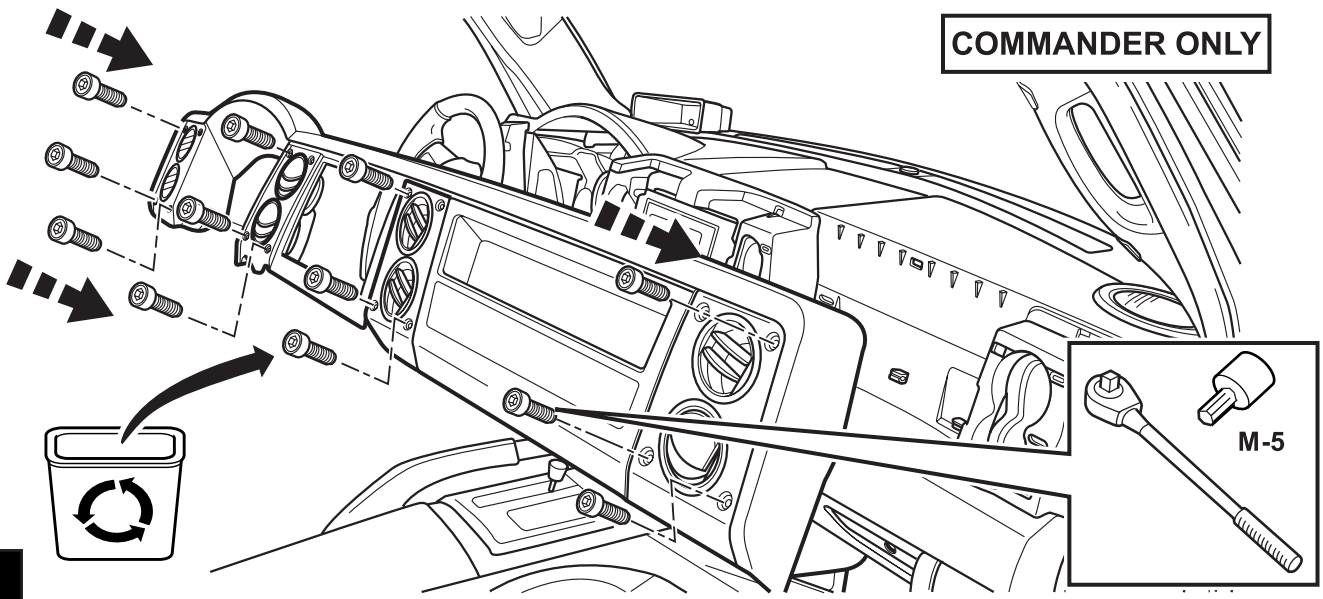

JEEP GRAND CHEROKEE JEEP COMMANDER

Electric Trailer Brake Wiring Harness

COMMANDER ONLY

COMMANDER ONLY

GRAND CHEROKEE ONLY

WT/TN A

A

WT/TN L50

A

CAV2 WT/TN L50

10

11
DEALER INSTALLED 7-WAY TRAILER TOW
INSTALLATION PAR LE CONCESSIONNAIRE
INSTALACION DEL DISTRIBUIDOR

FACTORY INSTALLED
7-WAY TRAILER TOW
INSTALLATION EN USINE
INSTALACION DE FÁBRICA

12
DEALER INSTALLED 7-WAY TRAILER TOW
INSTALLATION PAR LE CONCESSIONNAIRE
INSTALACION DEL DISTRIBUIDOR