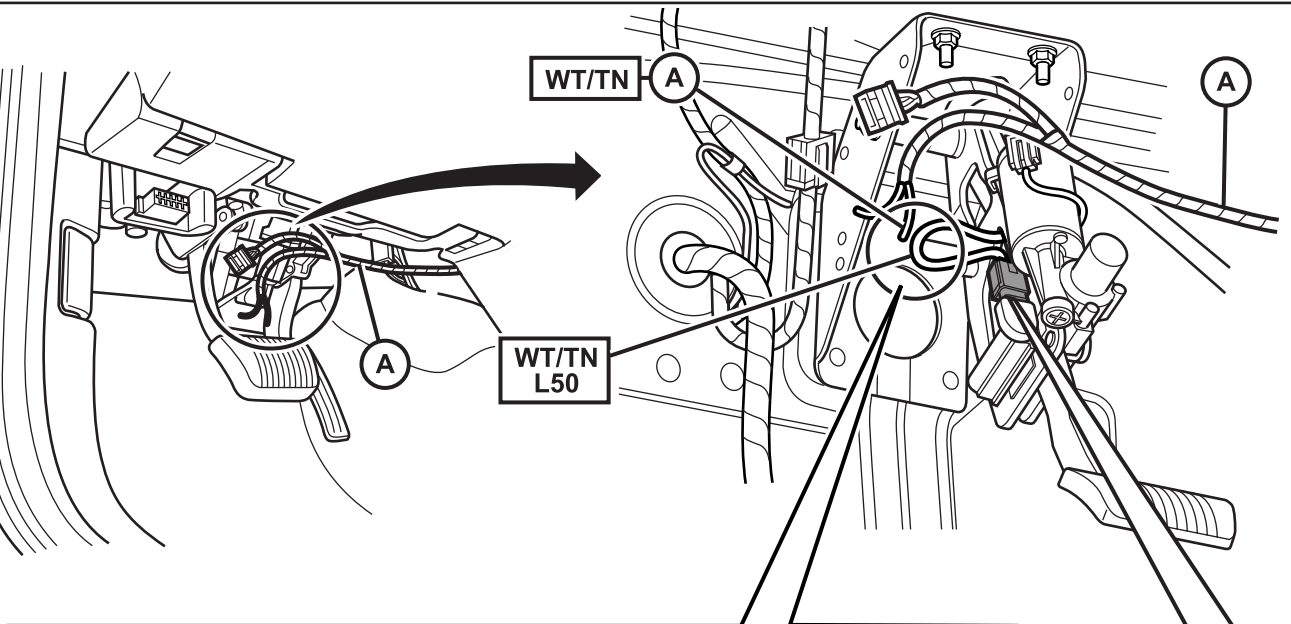

JEEP GRAND CHEROKEE JEEP COMMANDER

Electric Trailer Brake Wiring Harness

COMMANDER ONLY

COMMANDER ONLY

GRAND CHEROKEE ONLY

WT/TN A

A

WT/TN L50

A

CAV2 WT/TN L50

10

11
DEALER INSTALLED 7-WAY TRAILER TOW
INSTALLATION PAR LE CONCESSIONNAIRE
INSTALACION DEL DISTRIBUIDOR

FACTORY INSTALLED
7-WAY TRAILER TOW
INSTALLATION EN USINE
INSTALACION DE FÁBRICA

12
DEALER INSTALLED 7-WAY TRAILER TOW
INSTALLATION PAR LE CONCESSIONNAIRE
INSTALACION DEL DISTRIBUIDOR