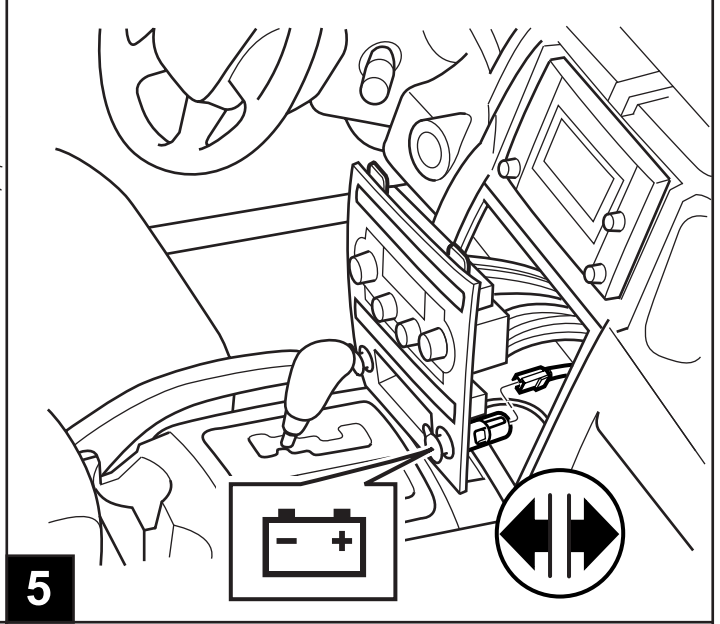

JEEP GRAND CHEROKEE JEEP COMMANDER

Electric Trailer Brake Wiring Harness

COMMANDER ONLY

COMMANDER ONLY

GRAND CHEROKEE ONLY

WT/TN A

A

WT/TN L50

A

CAV2 WT/TN L50

10

11
DEALER INSTALLED 7-WAY TRAILER TOW
INSTALLATION PAR LE CONCESSIONNAIRE
INSTALACION DEL DISTRIBUIDOR

FACTORY INSTALLED
7-WAY TRAILER TOW
INSTALLATION EN USINE
INSTALACION DE FÁBRICA

12
DEALER INSTALLED 7-WAY TRAILER TOW
INSTALLATION PAR LE CONCESSIONNAIRE
INSTALACION DEL DISTRIBUIDOR