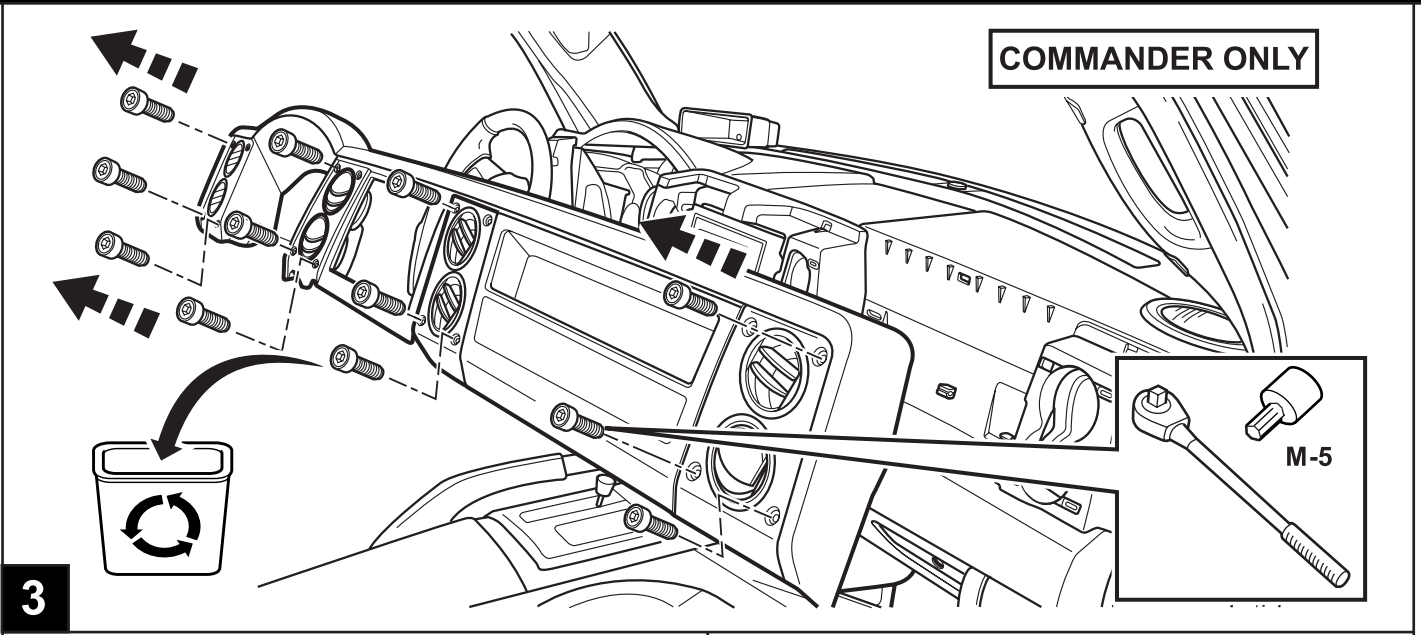

JEEP GRAND CHEROKEE JEEP COMMANDER

Electric Trailer Brake Wiring Harness

COMMANDER ONLY

COMMANDER ONLY

GRAND CHEROKEE ONLY

WT/TN A

A

WT/TN L50

A

CAV2 WT/TN L50

10

11
DEALER INSTALLED 7-WAY TRAILER TOW
INSTALLATION PAR LE CONCESSIONNAIRE
INSTALACION DEL DISTRIBUIDOR

FACTORY INSTALLED
7-WAY TRAILER TOW
INSTALLATION EN USINE
INSTALACION DE FÁBRICA

12
DEALER INSTALLED 7-WAY TRAILER TOW
INSTALLATION PAR LE CONCESSIONNAIRE
INSTALACION DEL DISTRIBUIDOR