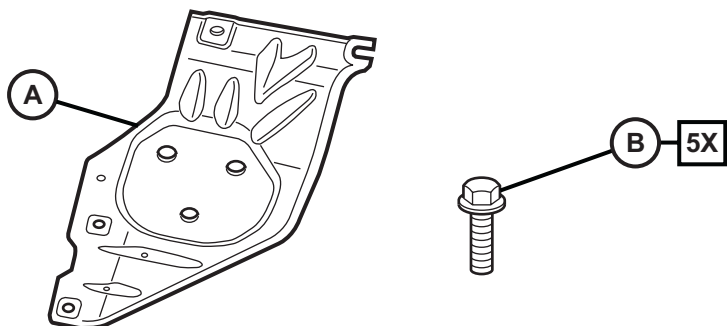

MOPAR®

JEEP LIBERTY

Transfer Case Skid Plate

10mm

20.0 +/- 5.0 ft.-lbs.
(27.0 +/- 6.7 N.m)

10mm

B 4X

1