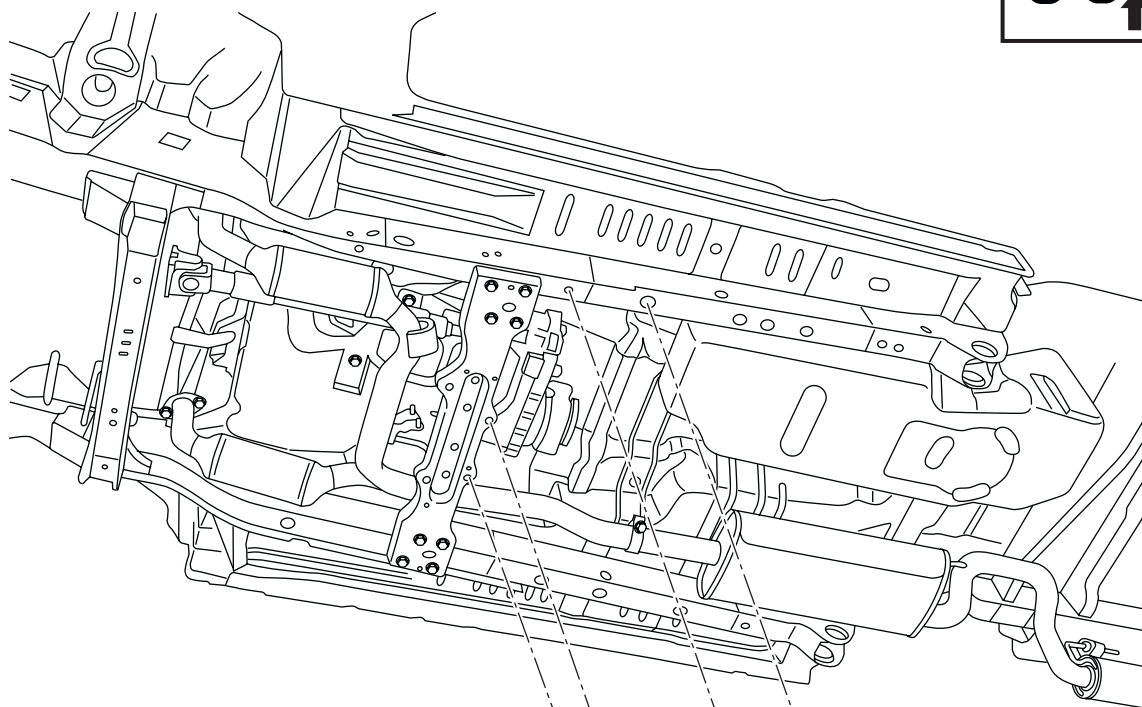

MOPAR®

JEEP LIBERTY

Transfer Case Skid Plate

10mm

20.0 +/- 5.0 ft.-lbs.
(27.0 +/- 6.7 N.m)

10mm

B 4X

1