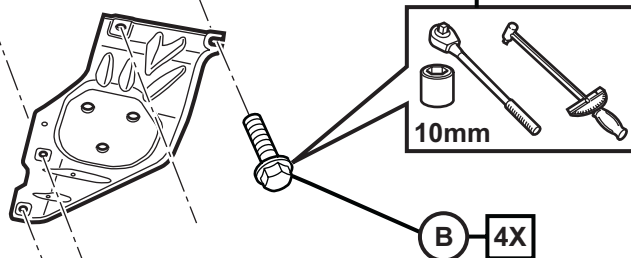

MOPAR®

JEEP LIBERTY

Transfer Case Skid Plate

10mm

20.0 +/- 5.0 ft.-lbs.
(27.0 +/- 6.7 N.m)

10mm

B 4X

1